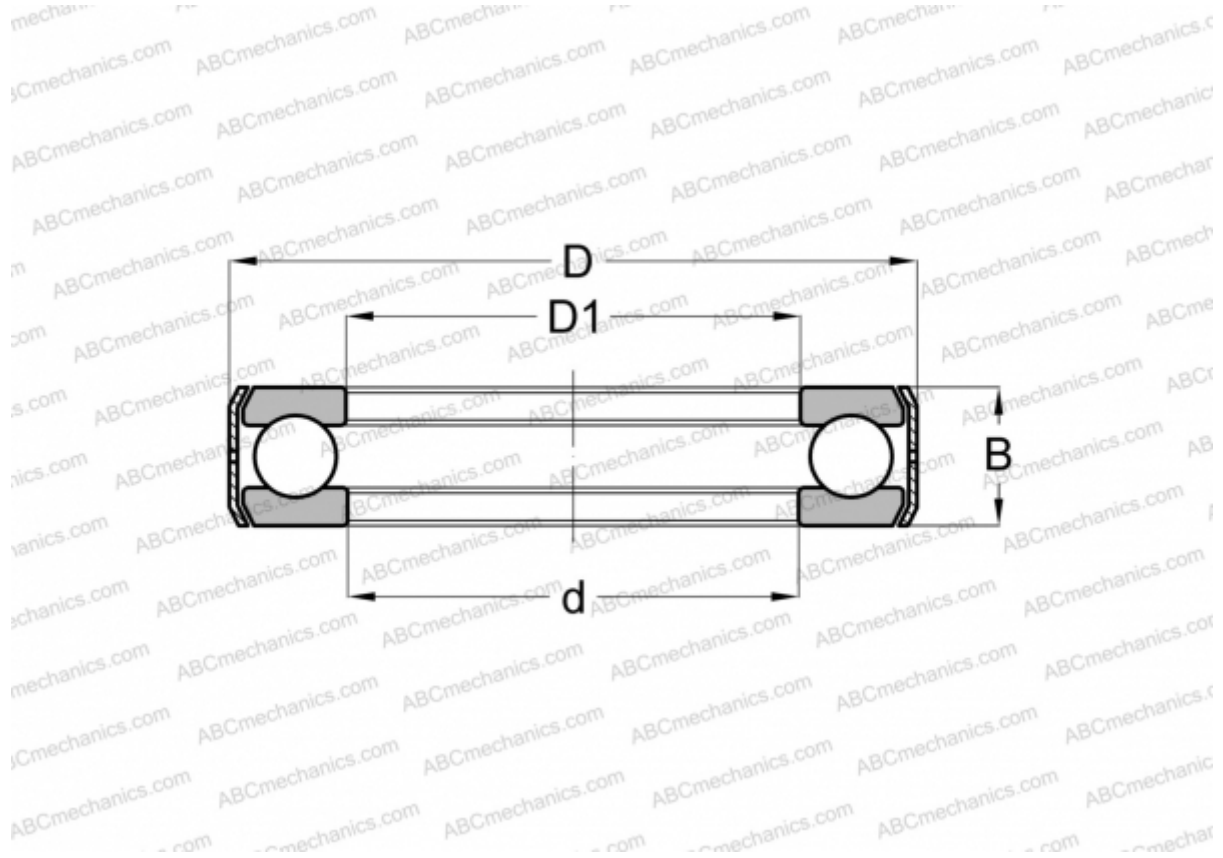

03Y51 INA

Thrust ball bearings

TYPE: Ball bearings, Thrust ball bearing, Single direction, With bracket

Technical specification

DIMENSIONS, MM

d	8,026
D	17,323
D1	8,026
B	8,001

WEIGHT, KG 0,009

MANUFACTURER [INA](#)