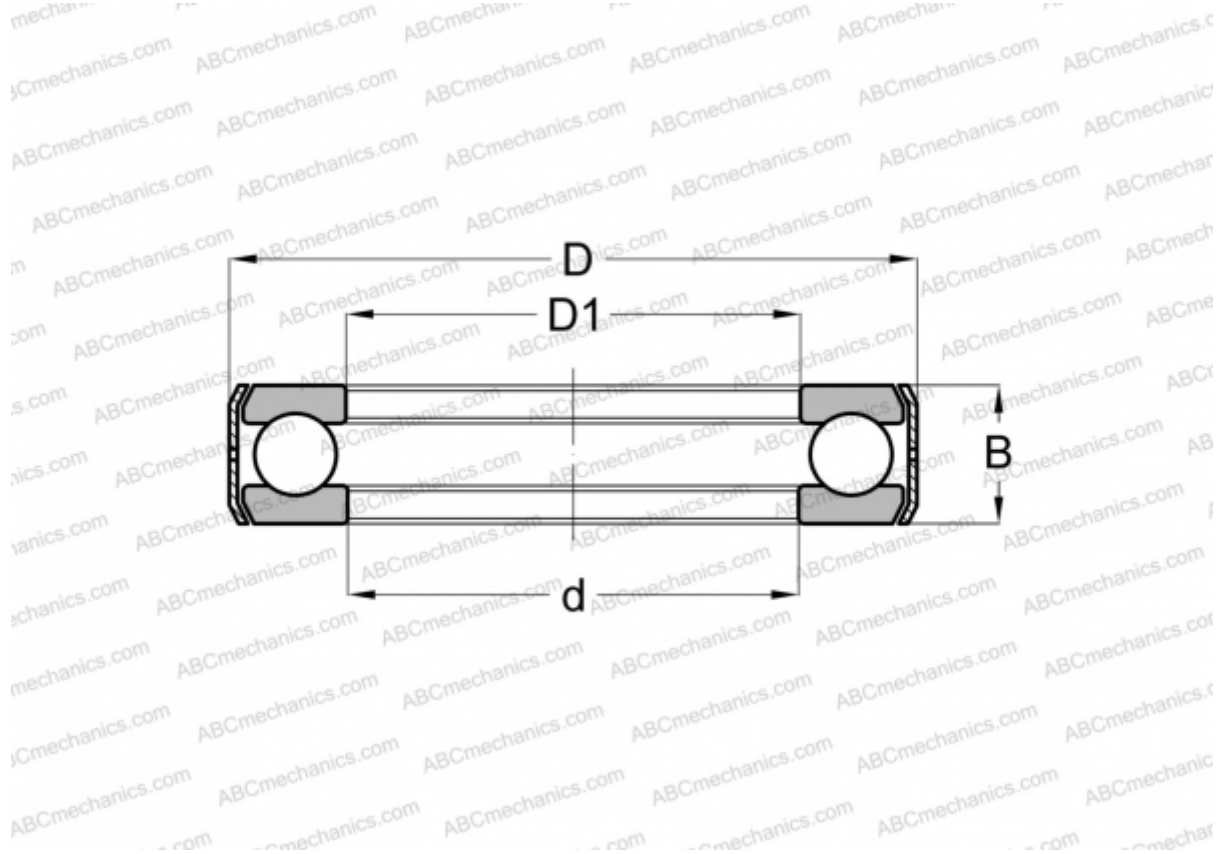

## 03Y03 INA

Thrust ball bearings

TYPE: Ball bearings, Thrust ball bearing, Single direction, With bracket

### Technical specification

#### DIMENSIONS, MM

d	8,030
D	17,480
D1	8,030
B	7,950

**WEIGHT, KG** 0,010

**MANUFACTURER** [INA](#)