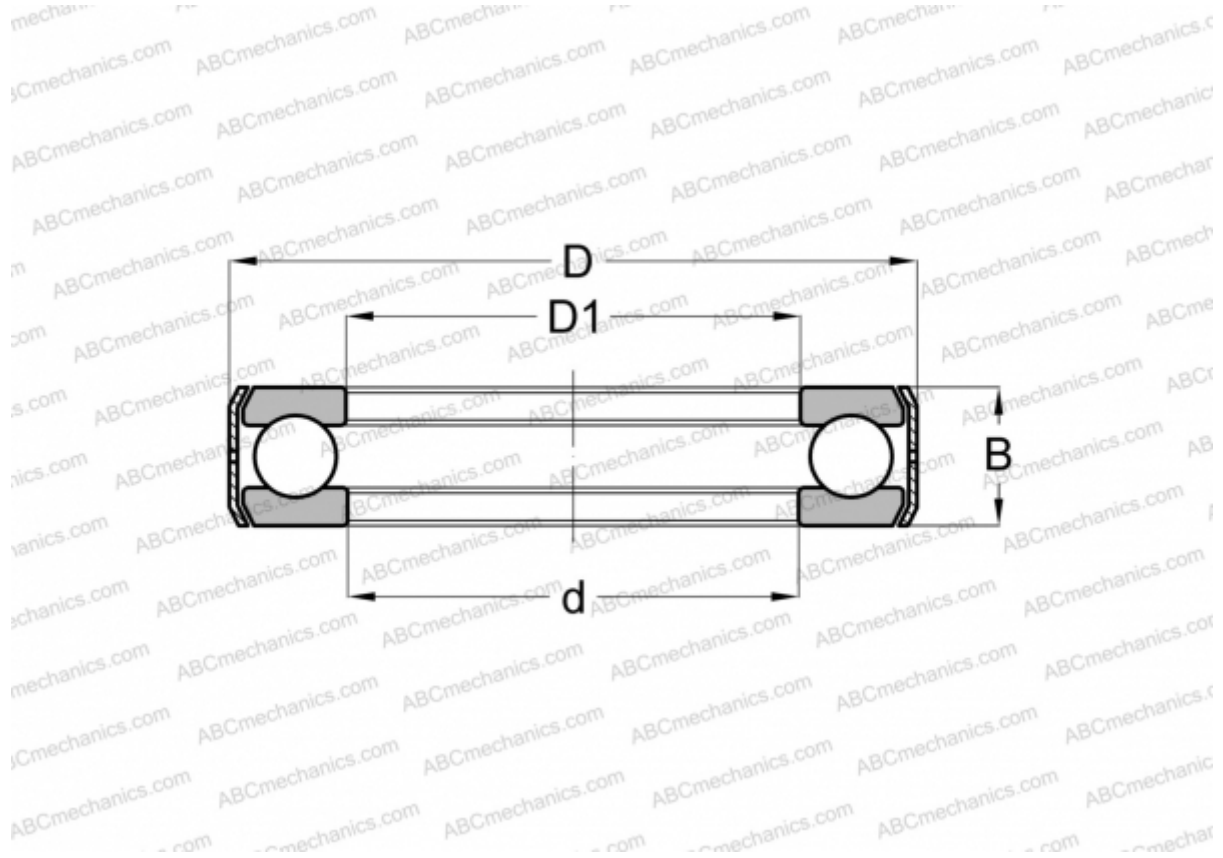

03Y50 INA

Thrust ball bearings

TYPE: Ball bearings, Thrust ball bearing, Single direction, With bracket

Technical specification

DIMENSIONS, MM

| | |
|----|--------|
| d | 9,525 |
| D | 15,240 |
| D1 | 9,525 |
| B | 1,724 |

WEIGHT, KG 0,006

MANUFACTURER [INA](#)