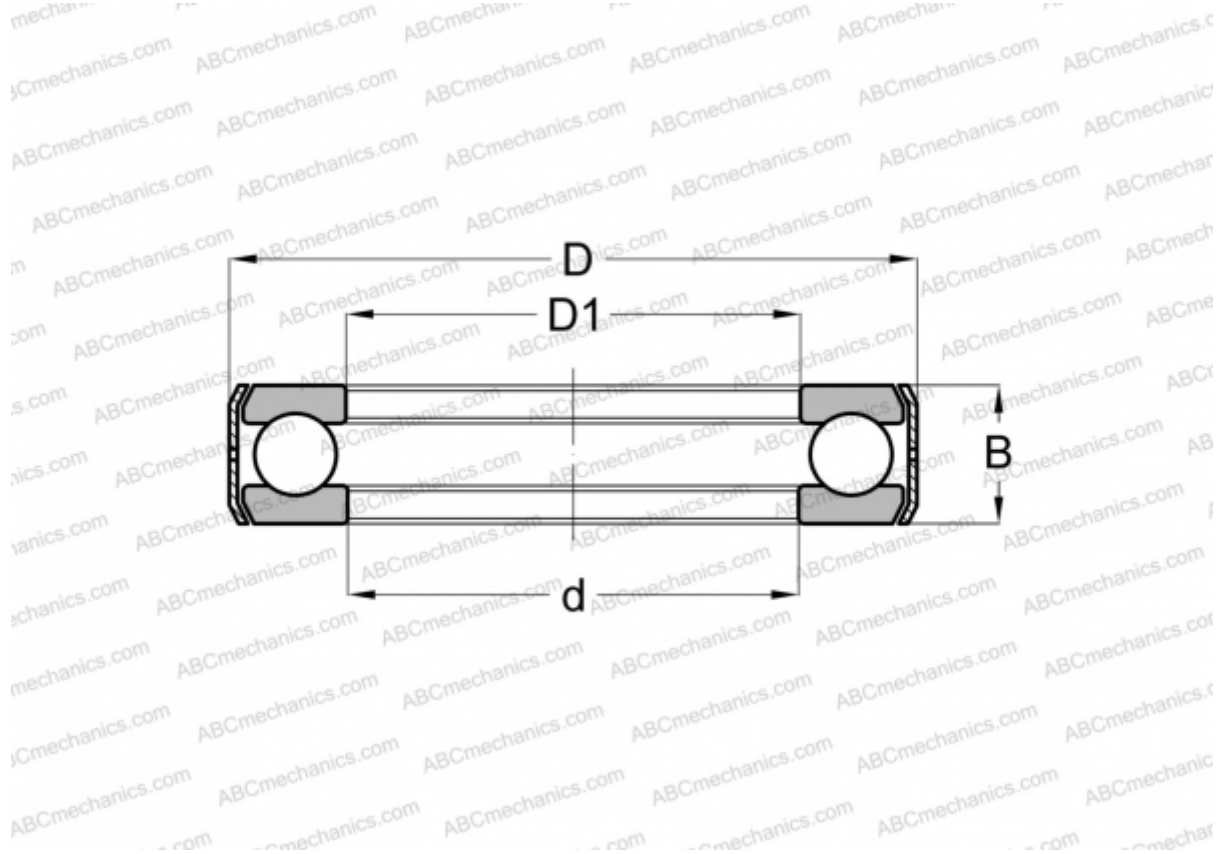

## 03Y13 INA

Thrust ball bearings

TYPE: Ball bearings, Thrust ball bearing, Single direction, With bracket

### Technical specification

#### DIMENSIONS, MM

d	9,563
D	15,240
D1	9,563
B	4,750

**WEIGHT, KG** 0,004

**MANUFACTURER** [INA](#)