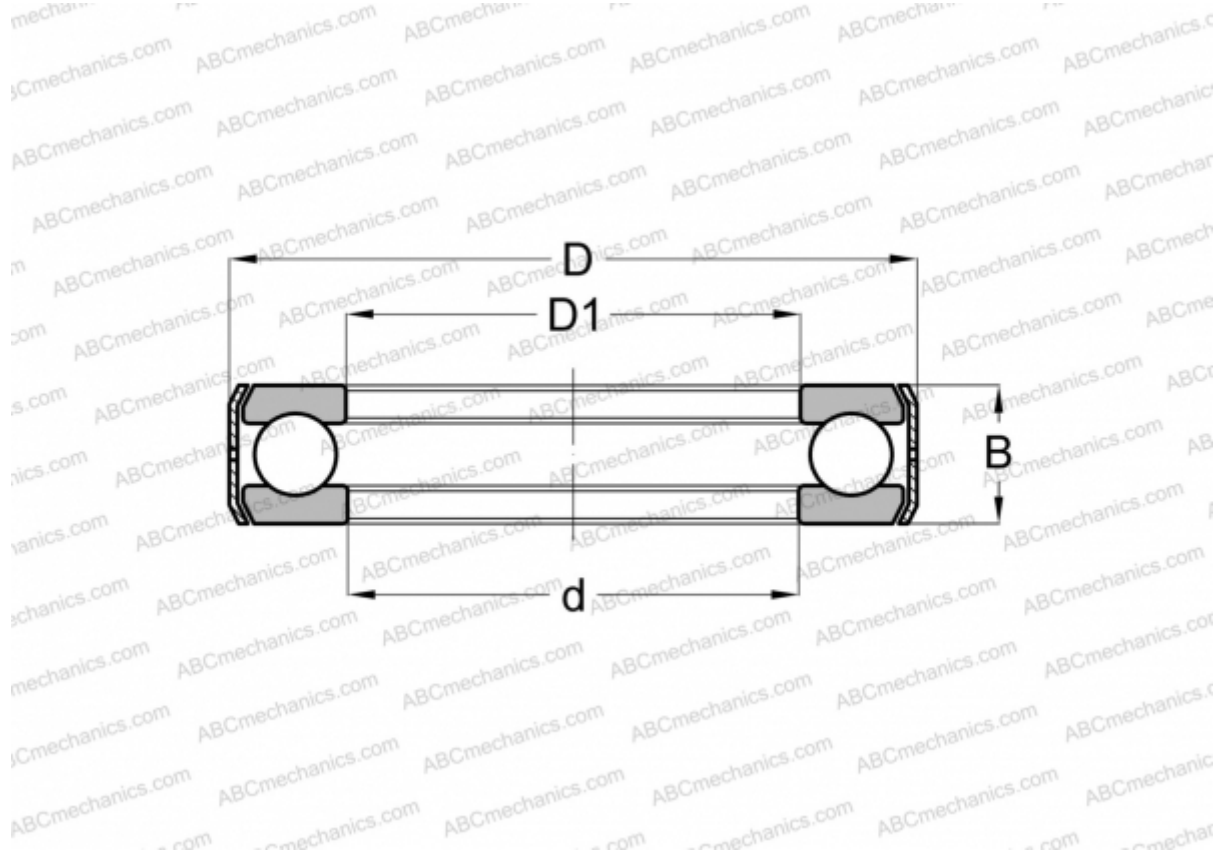

03Y40 INA

Thrust ball bearings

TYPE: Ball bearings, Thrust ball bearing, Single direction, With bracket

Technical specification

DIMENSIONS, MM

d	9,601
D	23,952
D1	9,601
B	7,938

WEIGHT, KG 0,018

MANUFACTURER [INA](#)