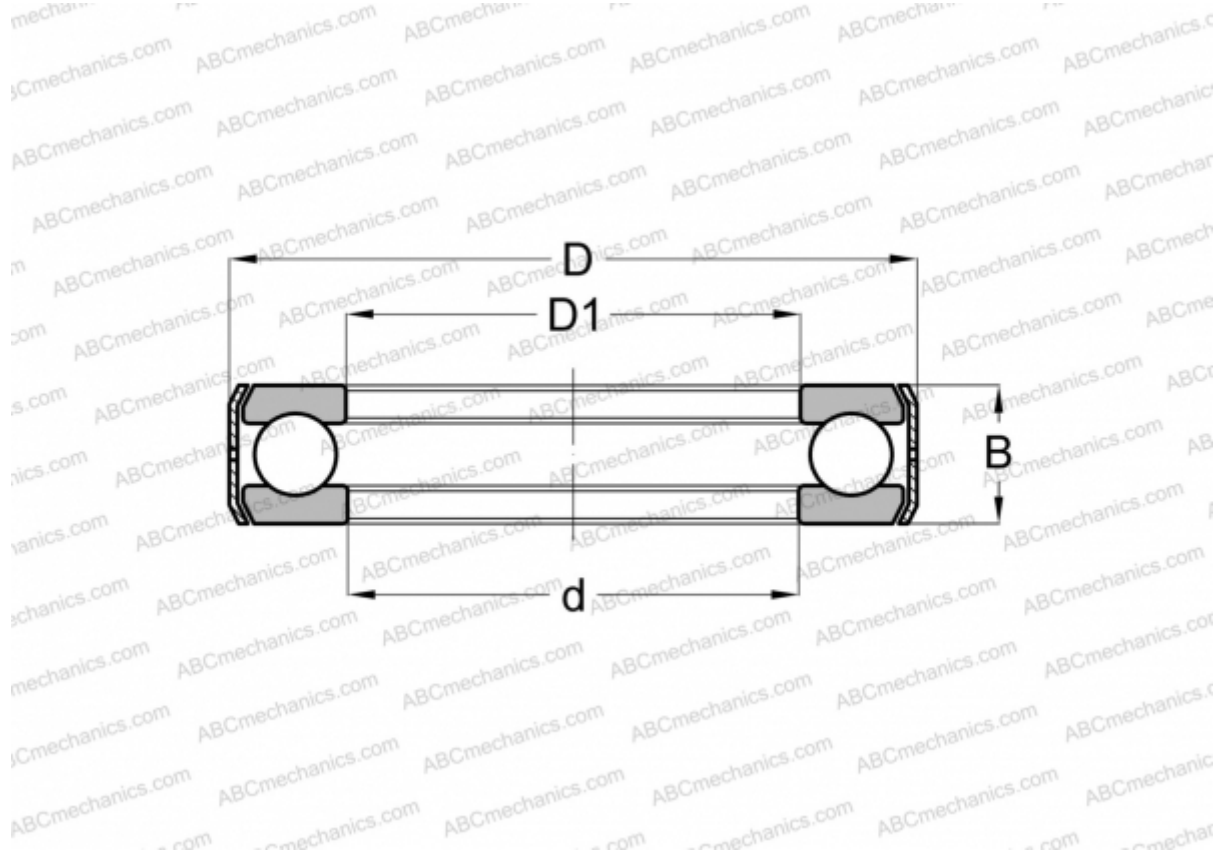

05Y04 INA

Thrust ball bearings

TYPE: Ball bearings, Thrust ball bearing, Single direction, With bracket

Technical specification

DIMENSIONS, MM

d	12,675
D	22,606
D1	12,675
B	11,227

WEIGHT, KG 0,019

MANUFACTURER [INA](#)