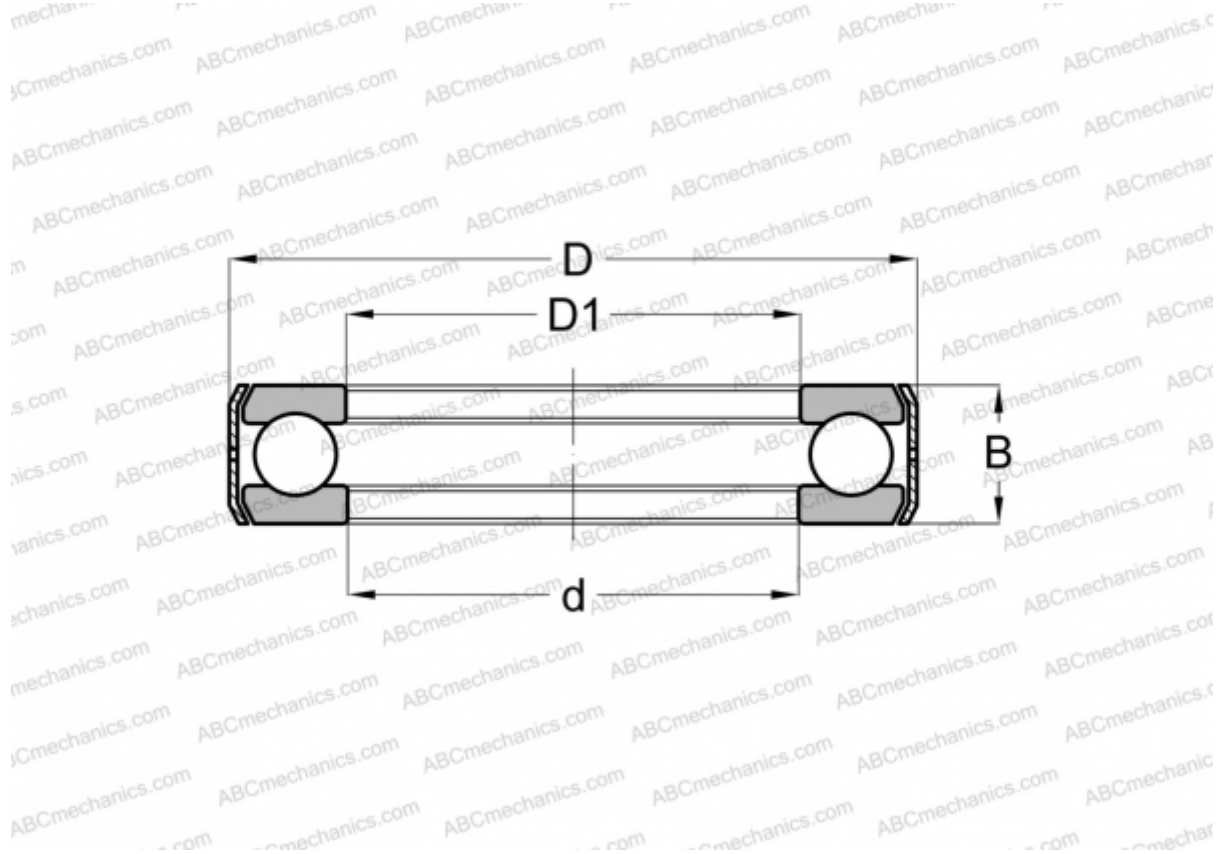

05Y12 INA

Thrust ball bearings

TYPE: Ball bearings, Thrust ball bearing, Single direction, With bracket

Technical specification

DIMENSIONS, MM

d	14,326
D	25,781
D1	14,326
B	14,453

WEIGHT, KG 0,034

MANUFACTURER [INA](#)