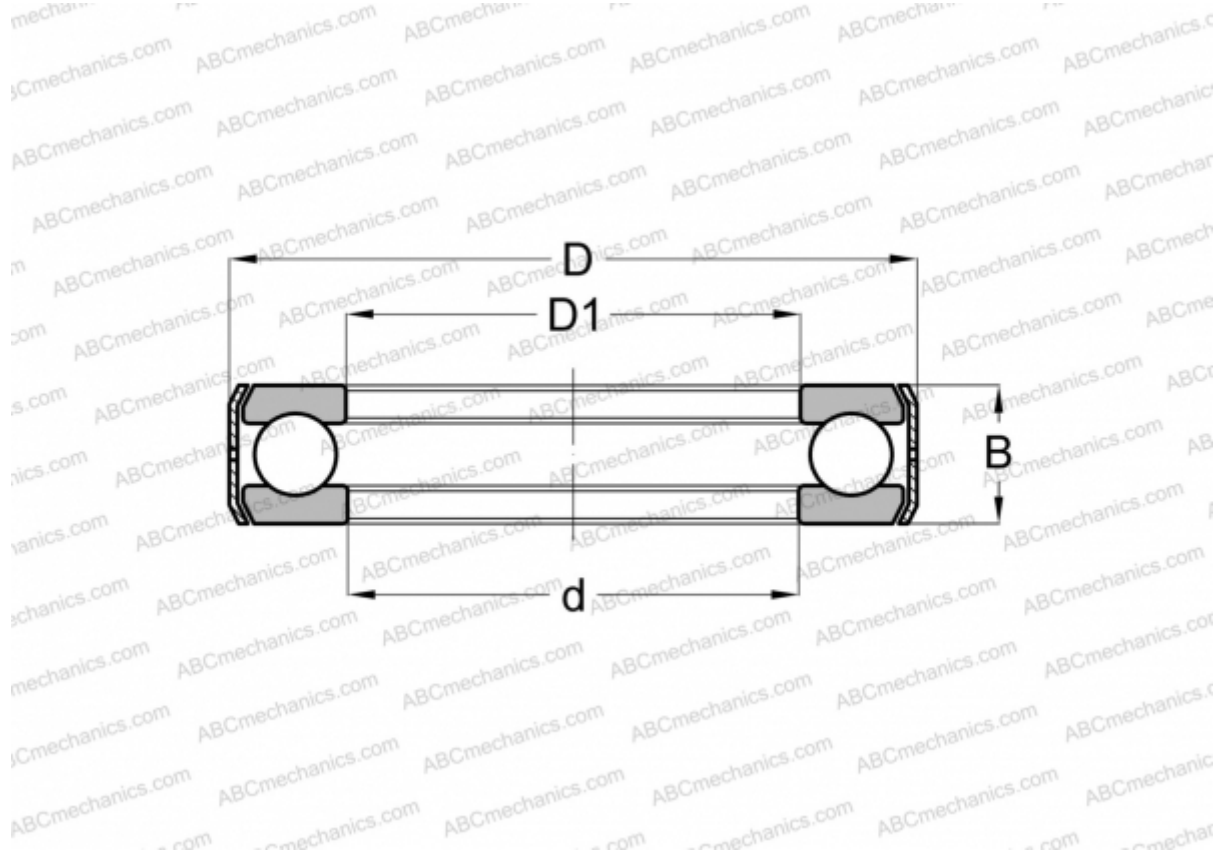

## 06Y36 INA

Thrust ball bearings

TYPE: Ball bearings, Thrust ball bearing, Single direction, With bracket

### Technical specification

#### DIMENSIONS, MM

d	15,975
D	25,400
D1	15,975
B	9,525

**WEIGHT, KG** 0,022

**MANUFACTURER** [INA](#)