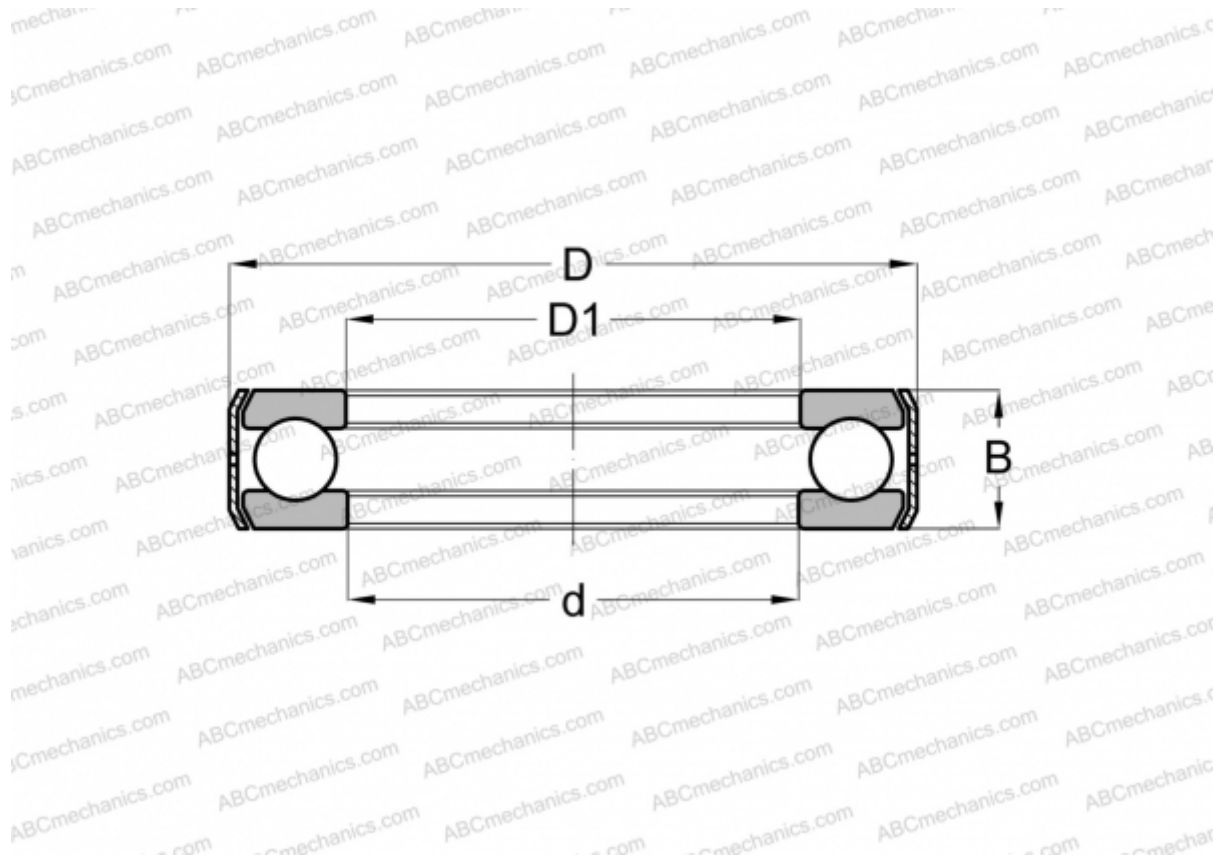

## 12YT127J INA

Thrust ball bearings

TYPE: Ball bearings, Thrust ball bearing, Single direction, With bracket

### Technical specification

#### DIMENSIONS, MM

d	31,902
D	66,929
D1	31,902
B	19,456

**WEIGHT, KG** 0,330

**MANUFACTURER** [INA](#)