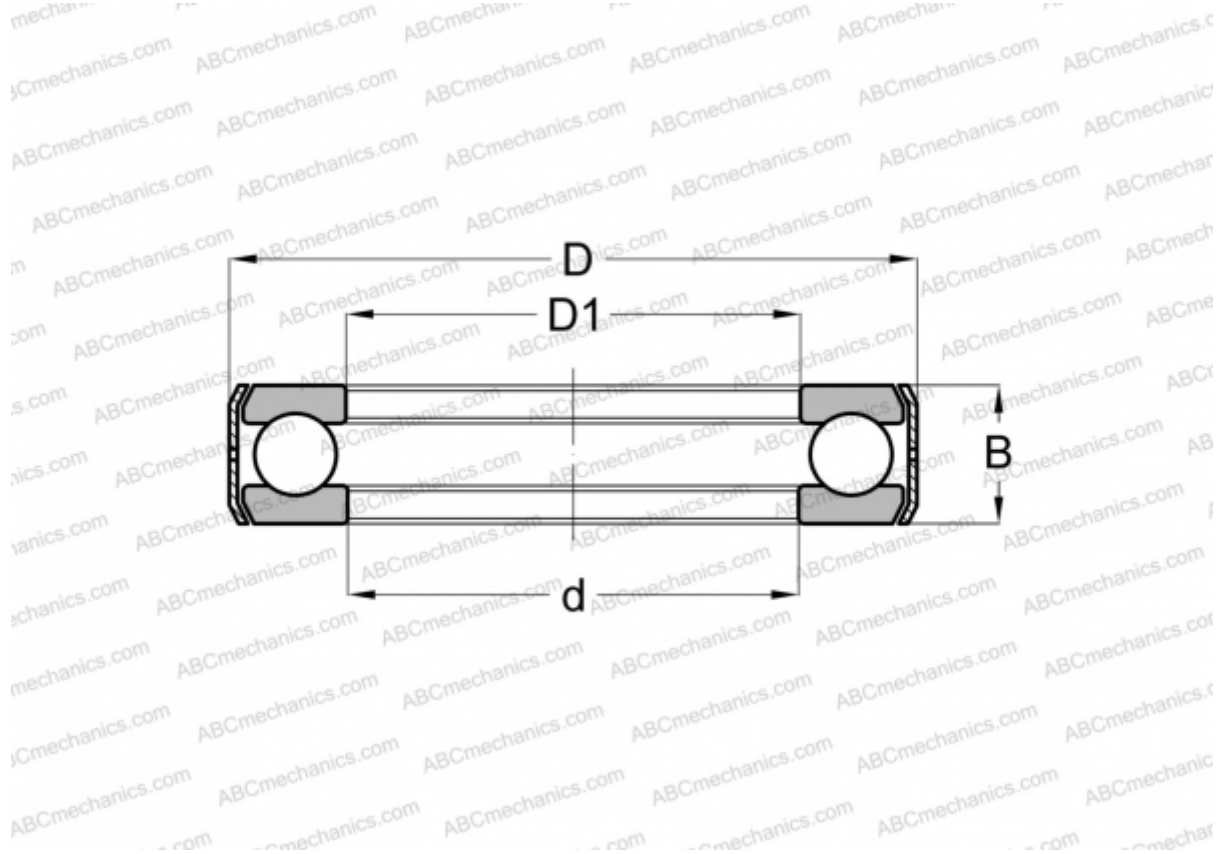

12Y03 INA

Thrust ball bearings

TYPE: Ball bearings, Thrust ball bearing, Single direction, With bracket

Technical specification

DIMENSIONS, MM

d	32,542
D	54,356
D1	32,542
B	25,527

WEIGHT, KG 0,254

MANUFACTURER [INA](#)