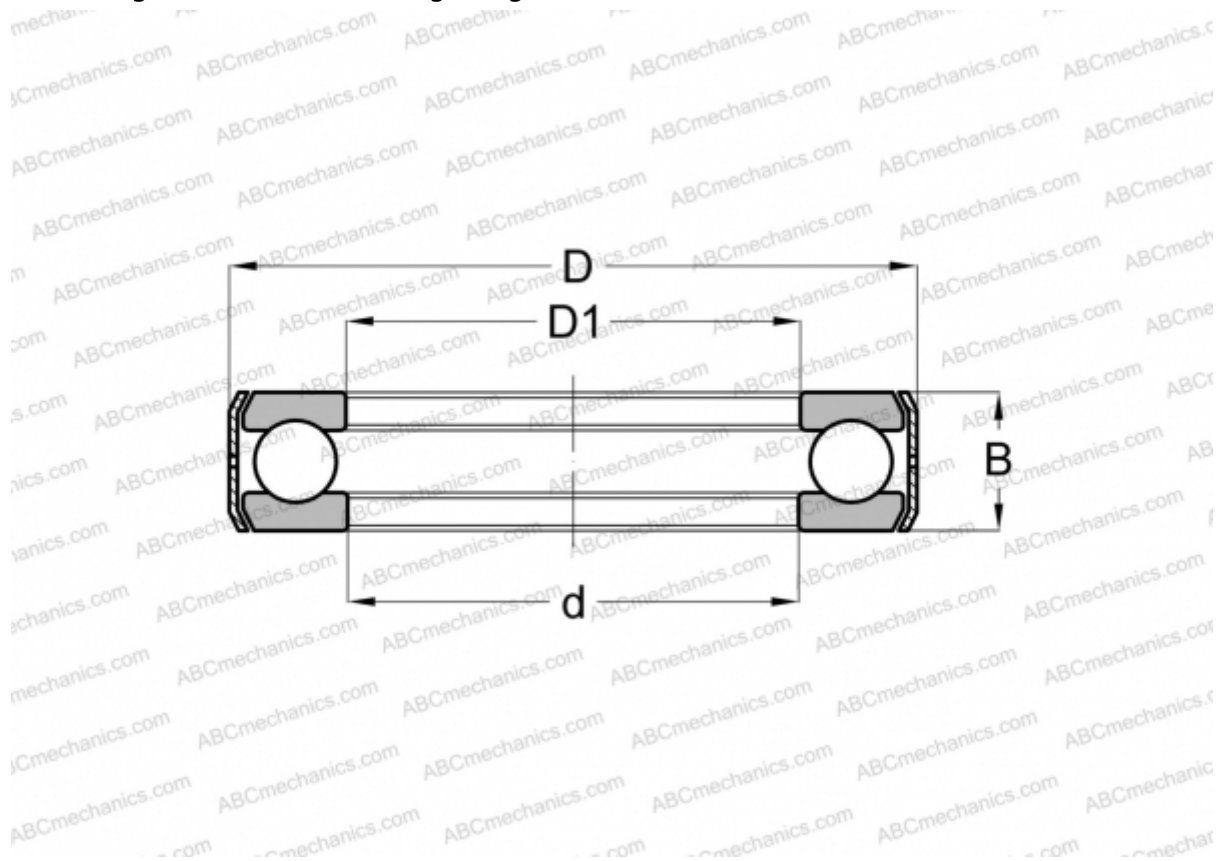

## 13Y18 INA

Thrust ball bearings

TYPE: Ball bearings, Thrust ball bearing, Single direction, With bracket

### Technical specification

#### DIMENSIONS, MM

d	34,188
D	54,610
D1	34,188
B	14,860

**WEIGHT, KG** 0,168

**MANUFACTURER** [INA](#)