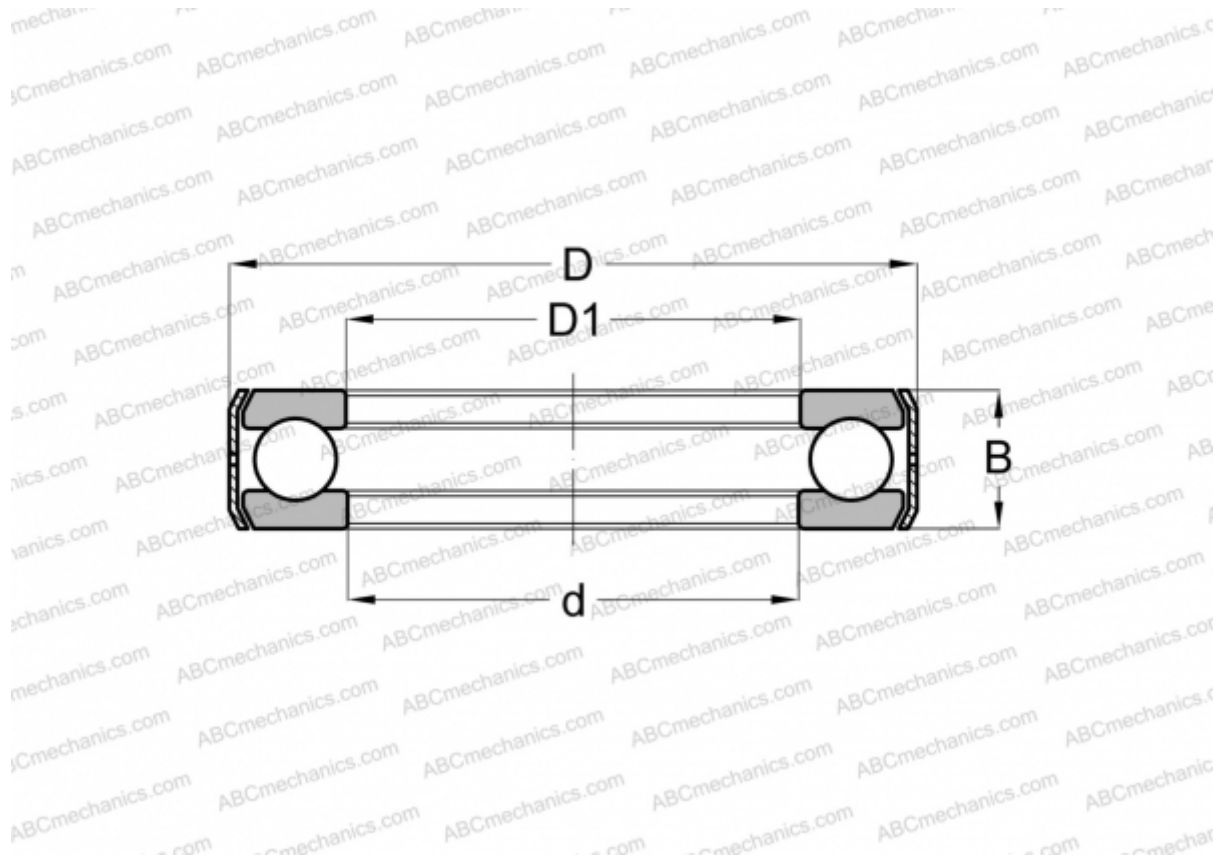

18Y02 INA

Thrust ball bearings

TYPE: Ball bearings, Thrust ball bearing, Single direction, With bracket

Technical specification

DIMENSIONS, MM

d	46,431
D	66,243
D1	46,431
B	16,000

WEIGHT, KG 0,183

MANUFACTURER [INA](#)