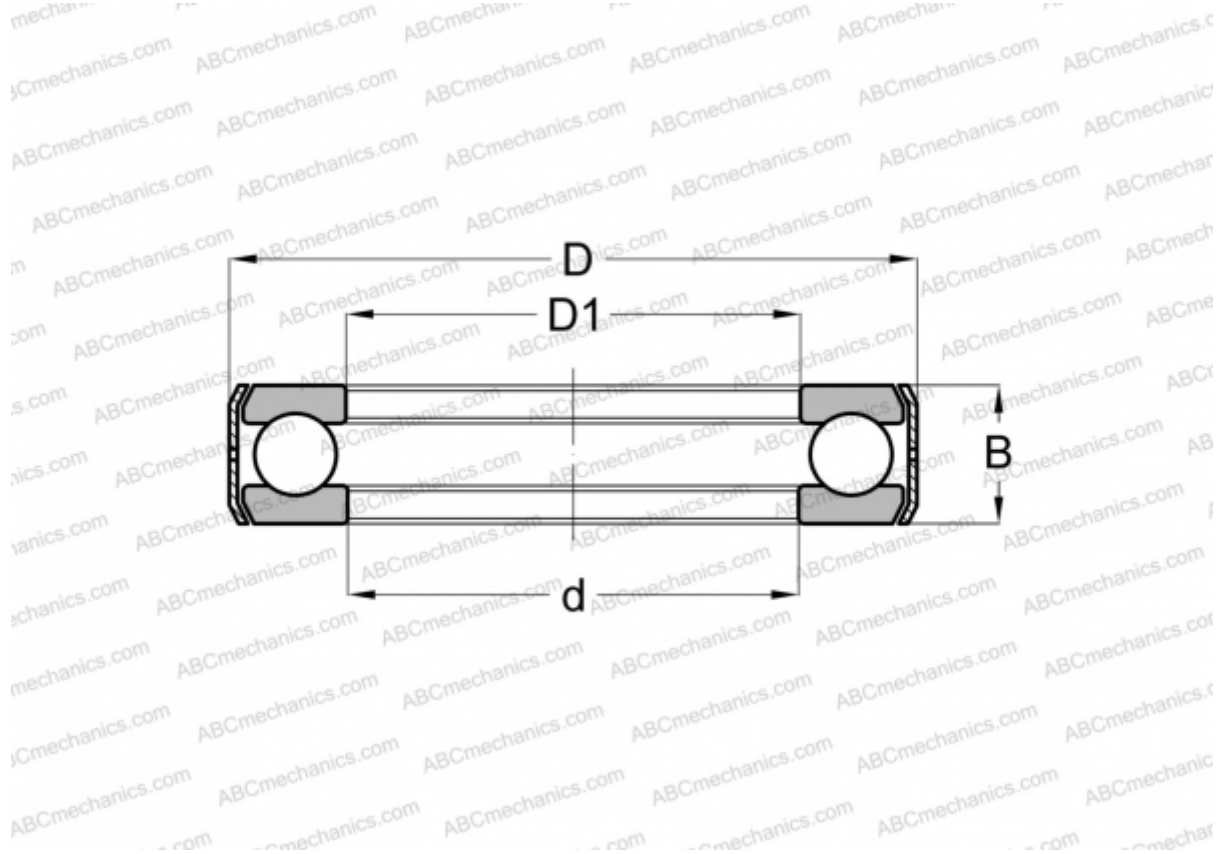

## 38YT387C INA

Thrust ball bearings

TYPE: Ball bearings, Thrust ball bearing, Single direction, With bracket

### Technical specification

#### DIMENSIONS, MM

d	98,298
D	127,254
D1	98,298
B	17,463

**WEIGHT, KG** 0,366

**MANUFACTURER** [INA](#)