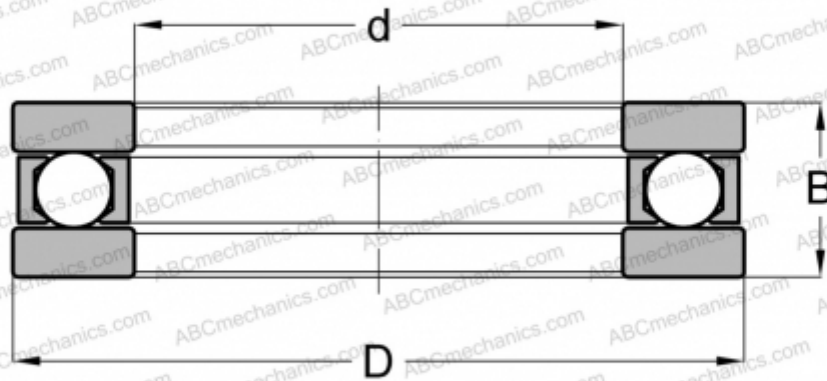

EW- 1/4 NORMA HOFFMAN

Thrust ball bearings

TYPE: Ball bearings, Thrust ball bearing, Single direction, Separable, flat raceway, inch size

Technical specification

DIMENSIONS, MM

d	6,350
D	16,668
B	6,350

WEIGHT, KG 0,006

MANUFACTURER [NORMA](#)
[HOFFMAN](#)

INTERCHANGE

INA	EW 1/4
FBC	EW- 1/4
NICE	FR-10
RHP	FT- 1/4
SKF	B-2