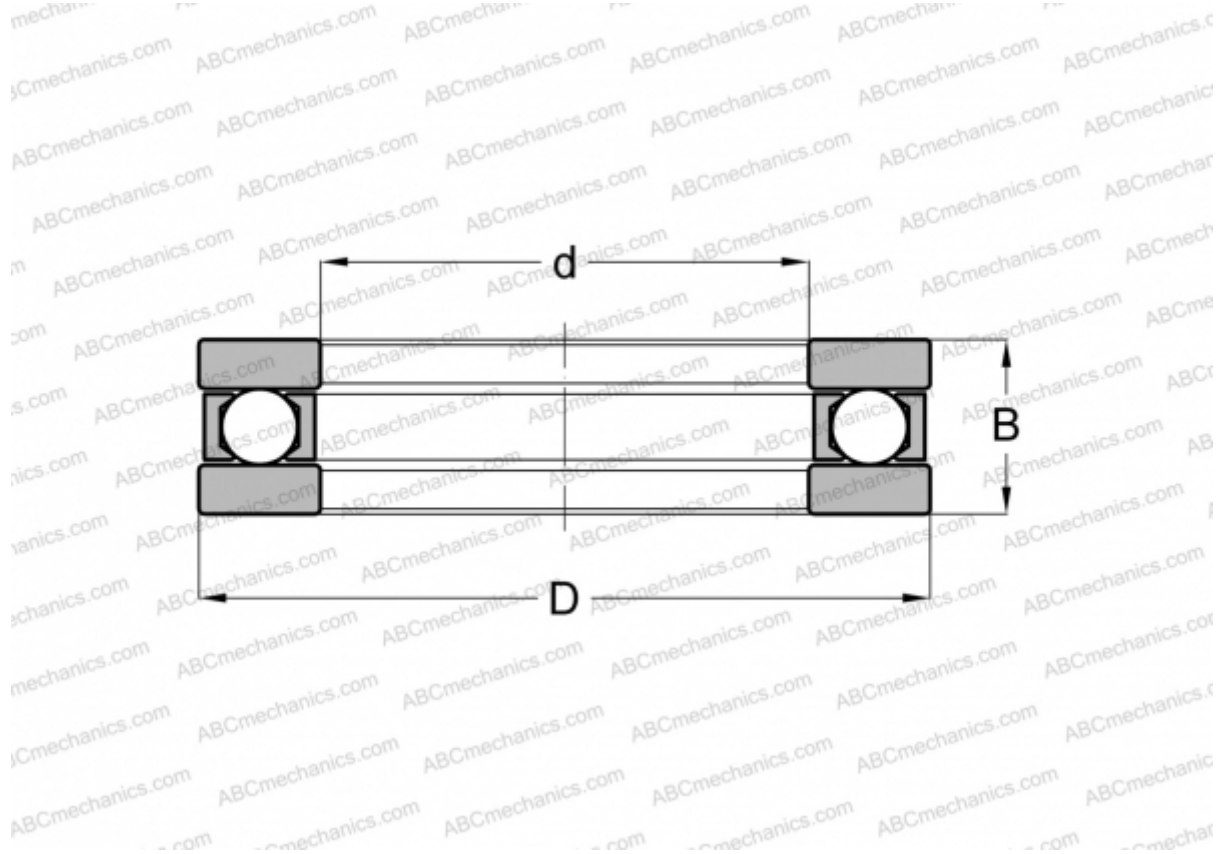

B-2 1/2 SKF

Thrust ball bearings

TYPE: Ball bearings, Thrust ball bearing, Single direction, Separable, flat raceway, inch size

Technical specification

DIMENSIONS, MM

d	7,938
D	19,050
B	6,350

WEIGHT, KG 0,008