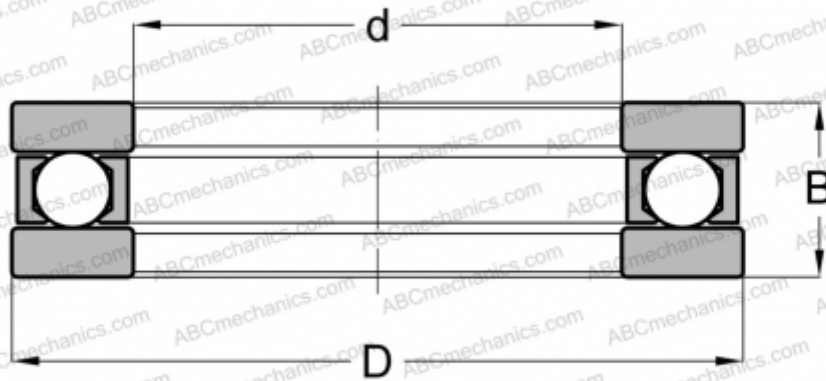

EW- 1/2 FBC

Thrust ball bearings

TYPE: Ball bearings, Thrust ball bearing, Single direction, Separable, flat raceway, inch size

Technical specification

DIMENSIONS, MM

| | |
|---|--------|
| d | 12,700 |
| D | 24,605 |
| B | 6,350 |

WEIGHT, KG 0,012

MANUFACTURER [FBC](#)

INTERCHANGE

| | |
|---------------|-------------------------|
| INA | EW 1/2 |
| NORMA HOFFMAN | EW- 1/2 |
| NICE | FR-25 |
| RHP | FT- 1/2 |
| SKF | B-4 |