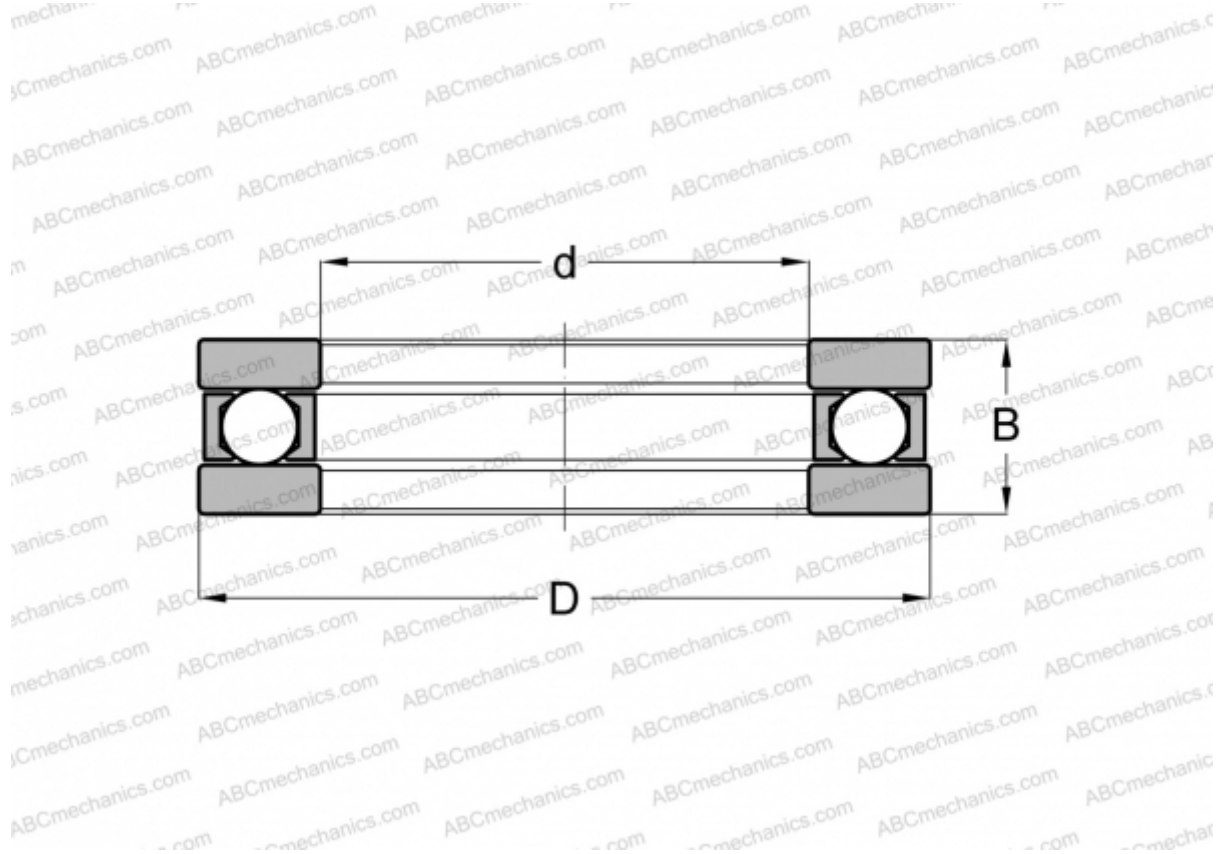

## B-4 SKF

Thrust ball bearings

TYPE: Ball bearings, Thrust ball bearing, Single direction, Separable, flat raceway, inch size

#### DIMENSIONS, MM

d	12,700
D	24,605
B	6,350

**WEIGHT, KG** 0,012

**MANUFACTURER** [SKF](#)