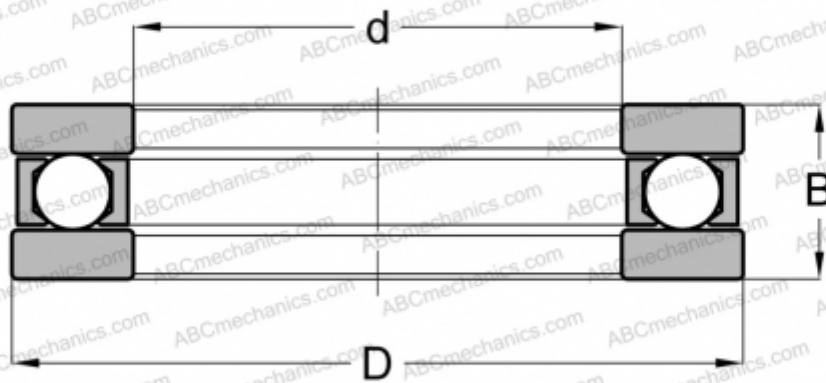

EW 1 1/8 INA

Thrust ball bearings

TYPE: Ball bearings, Thrust ball bearing, Single direction, Separable, flat raceway, inch size

Technical specification

DIMENSIONS, MM

d	28,575
D	44,450
B	9,525

WEIGHT, KG 0,042