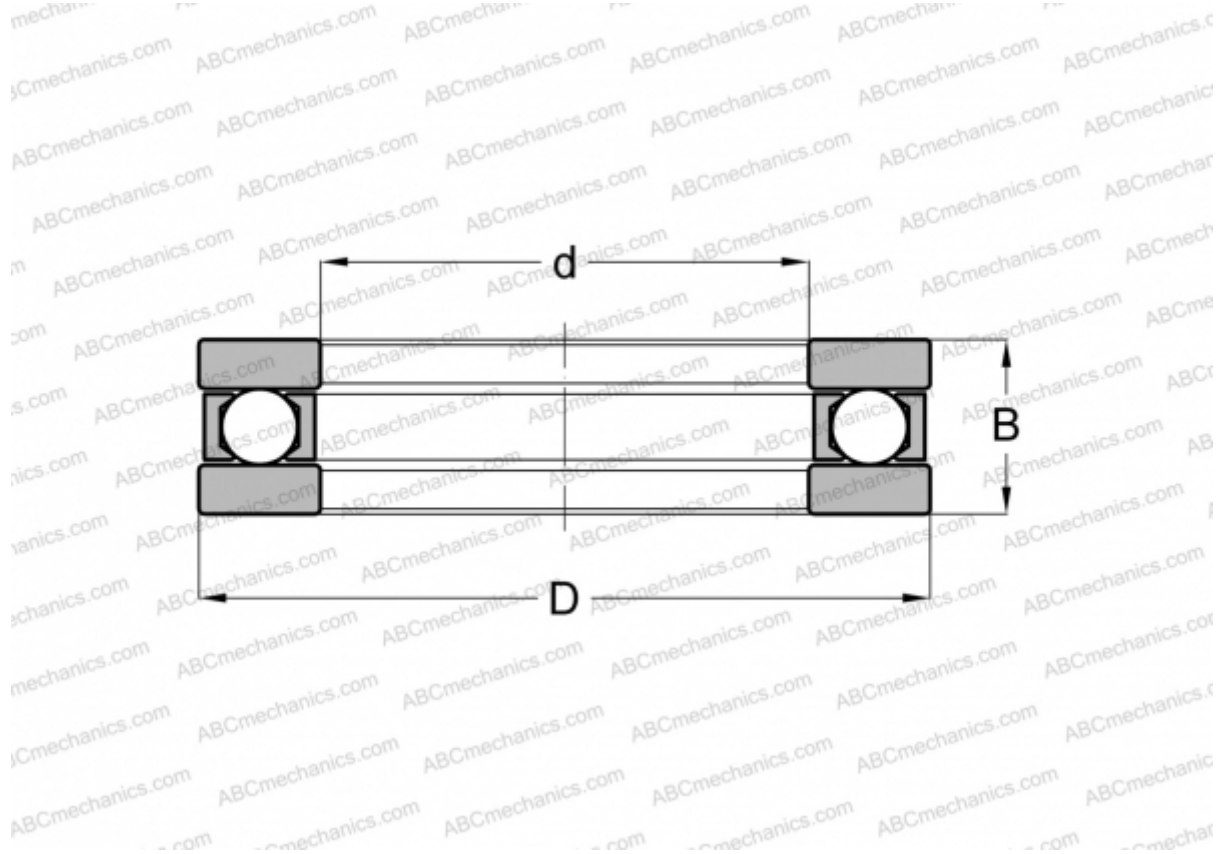

FR-37 NICE

Thrust ball bearings

TYPE: Ball bearings, Thrust ball bearing, Single direction, Separable, flat raceway, inch size

Technical specification

DIMENSIONS, MM

d	31,750
D	52,388
B	12,700

WEIGHT, KG 0,099