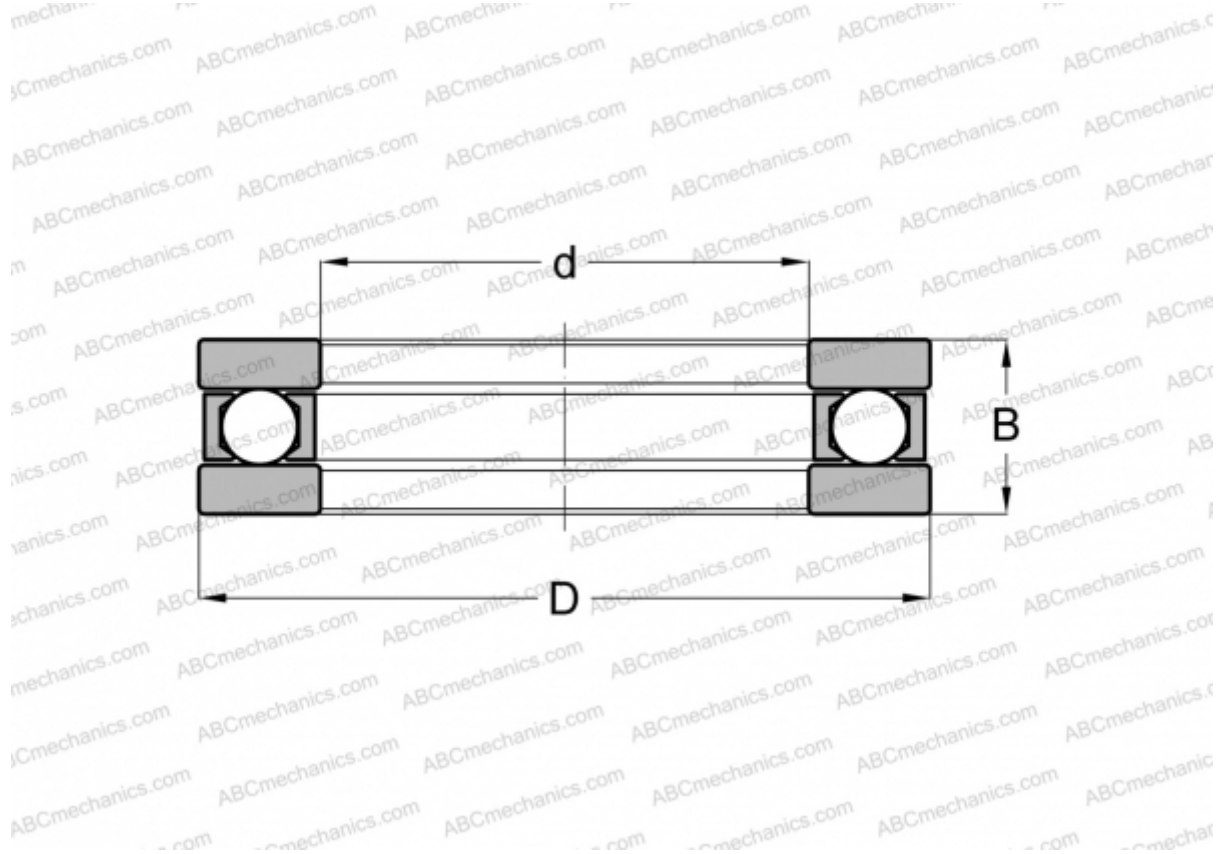

## FT-1 1/4 RHP

Thrust ball bearings

TYPE: Ball bearings, Thrust ball bearing, Single direction, Separable, flat raceway, inch size

#### DIMENSIONS, MM

d	31,750
D	52,388
B	12,700

**WEIGHT, KG** 0,099

**MANUFACTURER** [RHP](#)