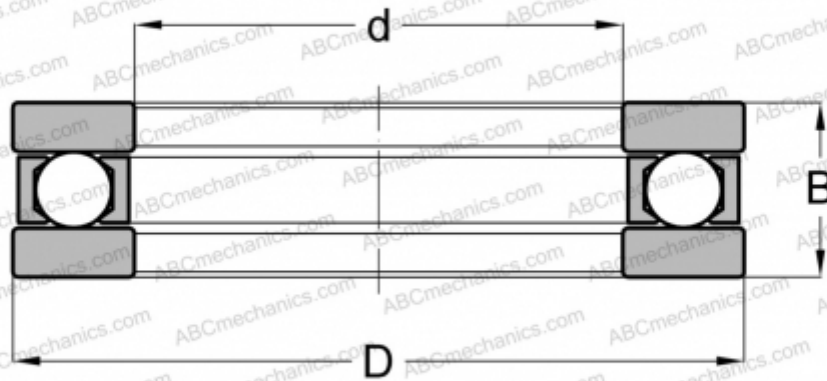

EW-1 3/8 NORMA HOFFMAN

Thrust ball bearings

TYPE: Ball bearings, Thrust ball bearing, Single direction, Separable, flat raceway, inch size

Technical specification

DIMENSIONS, MM

| | |
|---|--------|
| d | 34,925 |
| D | 55,563 |
| B | 12,700 |

WEIGHT, KG 0,096

MANUFACTURER [NORMA](#)
[HOFFMAN](#)

INTERCHANGE

| | |
|------|--------------------------|
| INA | EW 1 3/8 |
| FBC | EW-1 3/8 |
| NICE | FR-39 |
| RHP | FT-1 3/8 |