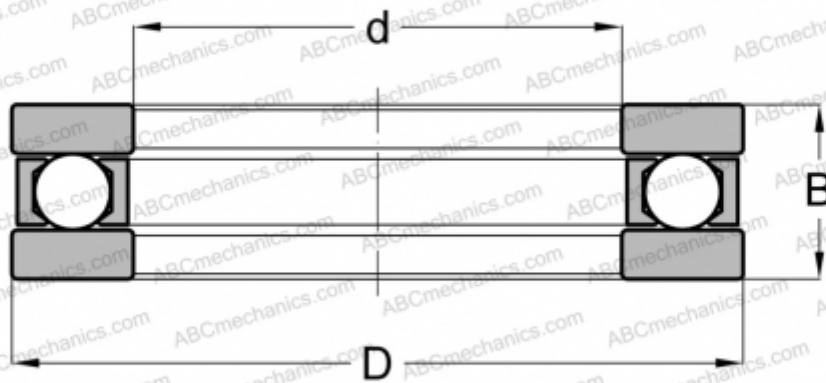

EW-1 1/2 FBC

Thrust ball bearings

TYPE: Ball bearings, Thrust ball bearing, Single direction, Separable, flat raceway, inch size

Technical specification

DIMENSIONS, MM

d	38,100
D	58,738
B	12,700

WEIGHT, KG 0,106