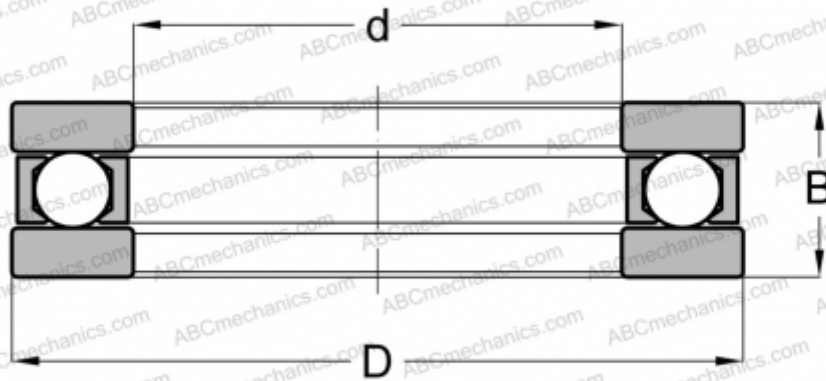

EW-1 1/2 NORMA HOFFMAN

Thrust ball bearings

TYPE: Ball bearings, Thrust ball bearing, Single direction, Separable, flat raceway, inch size

Technical specification

DIMENSIONS, MM

d	38,100
D	58,738
B	12,700

WEIGHT, KG 0,106

MANUFACTURER [NORMA](#)
[HOFFMAN](#)

INTERCHANGE

INA	EW 1 1/2
FBC	EW-1 1/2
NICE	FR-41
RHP	FT-1 1/2