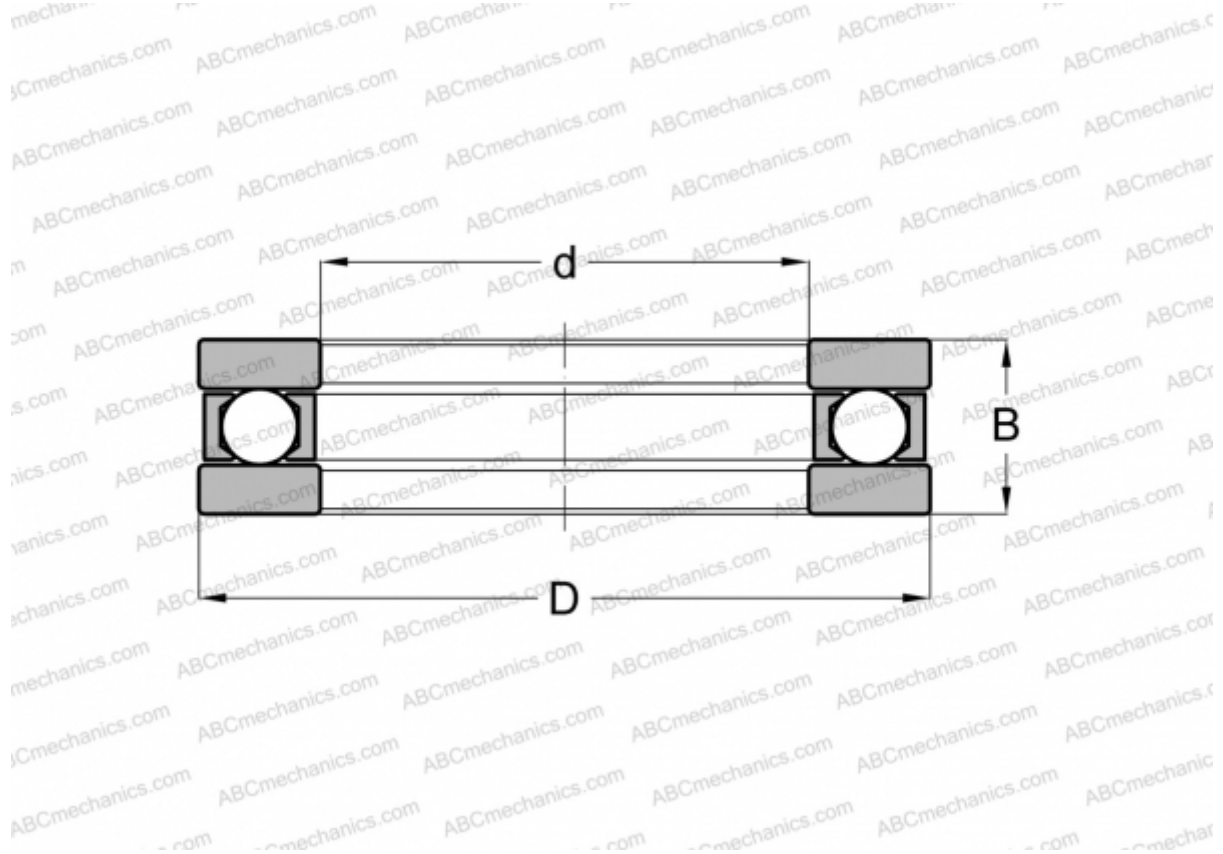

## FT-1 1/2 RHP

Thrust ball bearings

TYPE: Ball bearings, Thrust ball bearing, Single direction, Separable, flat raceway, inch size

#### DIMENSIONS, MM

d	38,100
D	58,738
B	12,700

**WEIGHT, KG** 0,106

**MANUFACTURER** [RHP](#)