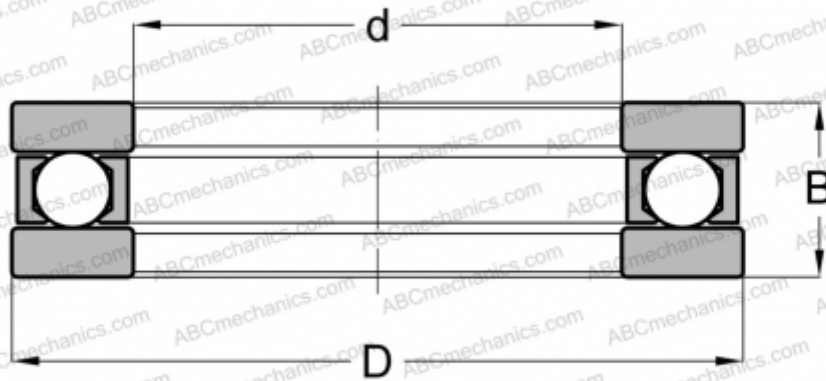

FT-1 5/8 RHP

Thrust ball bearings

TYPE: Ball bearings, Thrust ball bearing, Single direction, Separable, flat raceway, inch size

Technical specification

DIMENSIONS, MM

d	41,275
D	61,913
B	12,700

WEIGHT, KG 0,147