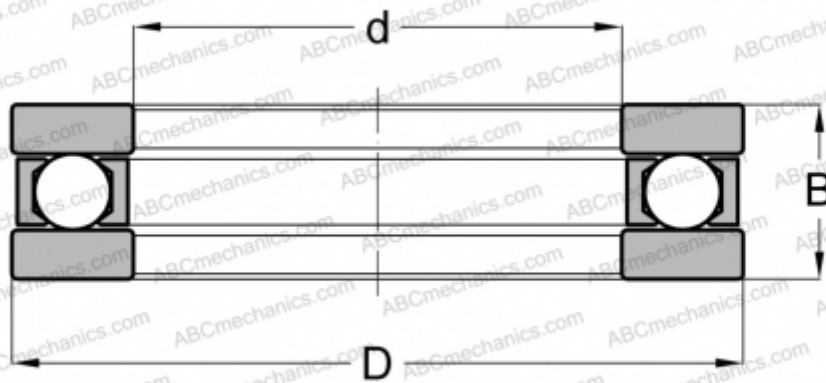

EW 1 3/4 INA

Thrust ball bearings

TYPE: Ball bearings, Thrust ball bearing, Single direction, Separable, flat raceway, inch size

Technical specification

DIMENSIONS, MM

d	44,450
D	66,675
B	15,875

WEIGHT, KG 0,170