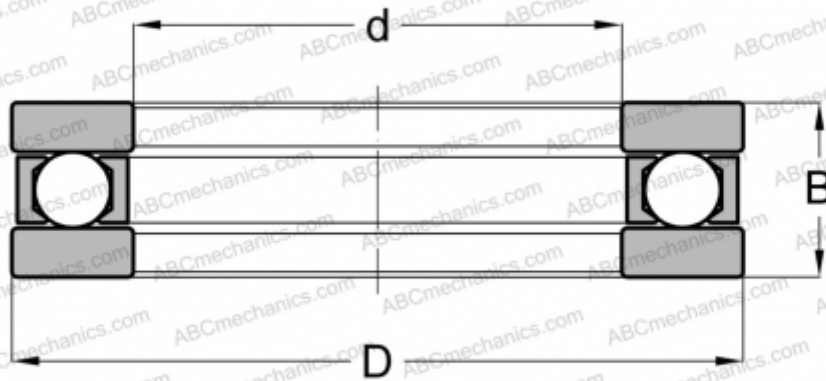

EW-1 3/4 FBC

Thrust ball bearings

TYPE: Ball bearings, Thrust ball bearing, Single direction, Separable, flat raceway, inch size

Technical specification

DIMENSIONS, MM

d	44,450
D	66,675
B	15,875

WEIGHT, KG 0,170