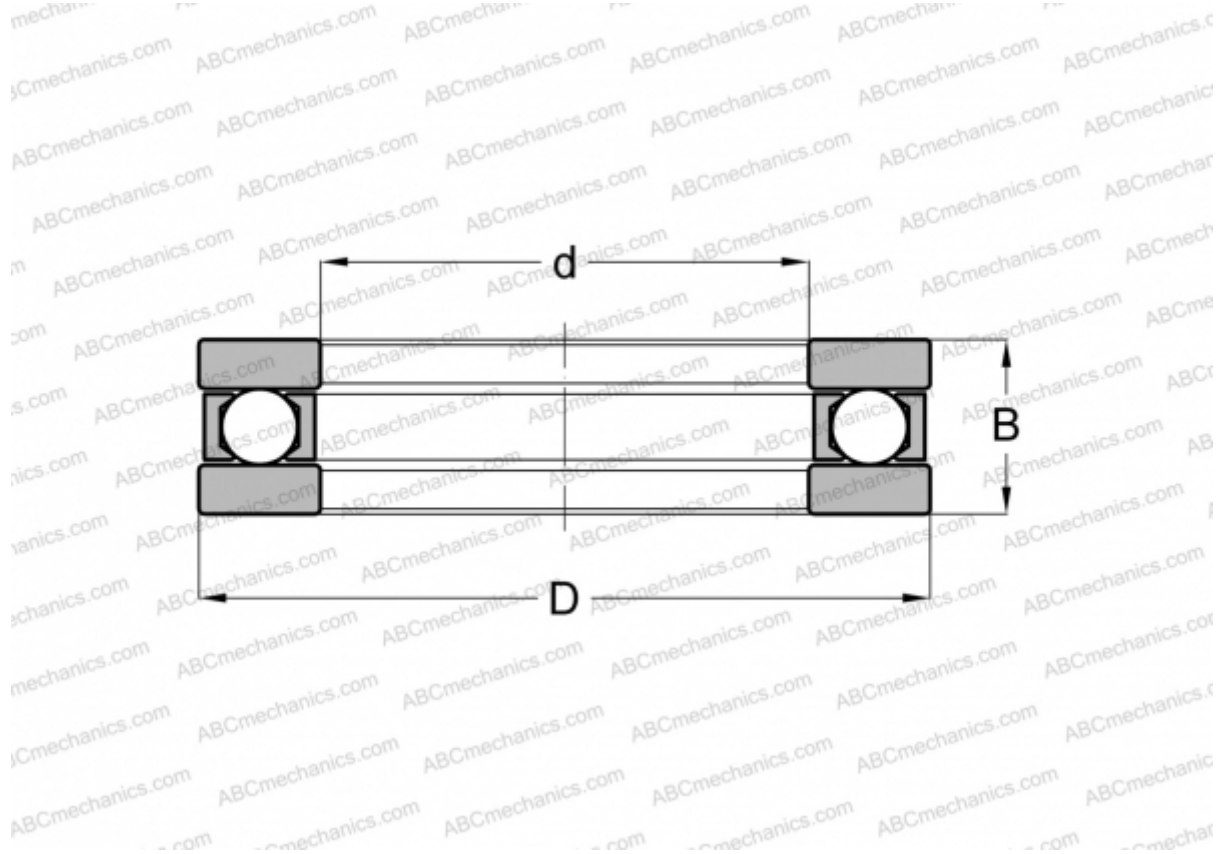

EW-1 7/8 NORMA HOFFMAN

Thrust ball bearings

TYPE: Ball bearings, Thrust ball bearing, Single direction, Separable, flat raceway, inch size

Technical specification

DIMENSIONS, MM

d	47,625
D	69,850
B	15,875

WEIGHT, KG 0,182

MANUFACTURER [NORMA](#)
[HOFFMAN](#)

INTERCHANGE

INA	EW 1 7/8
FBC	EW-1 7/8
RHP	FT-1 7/8