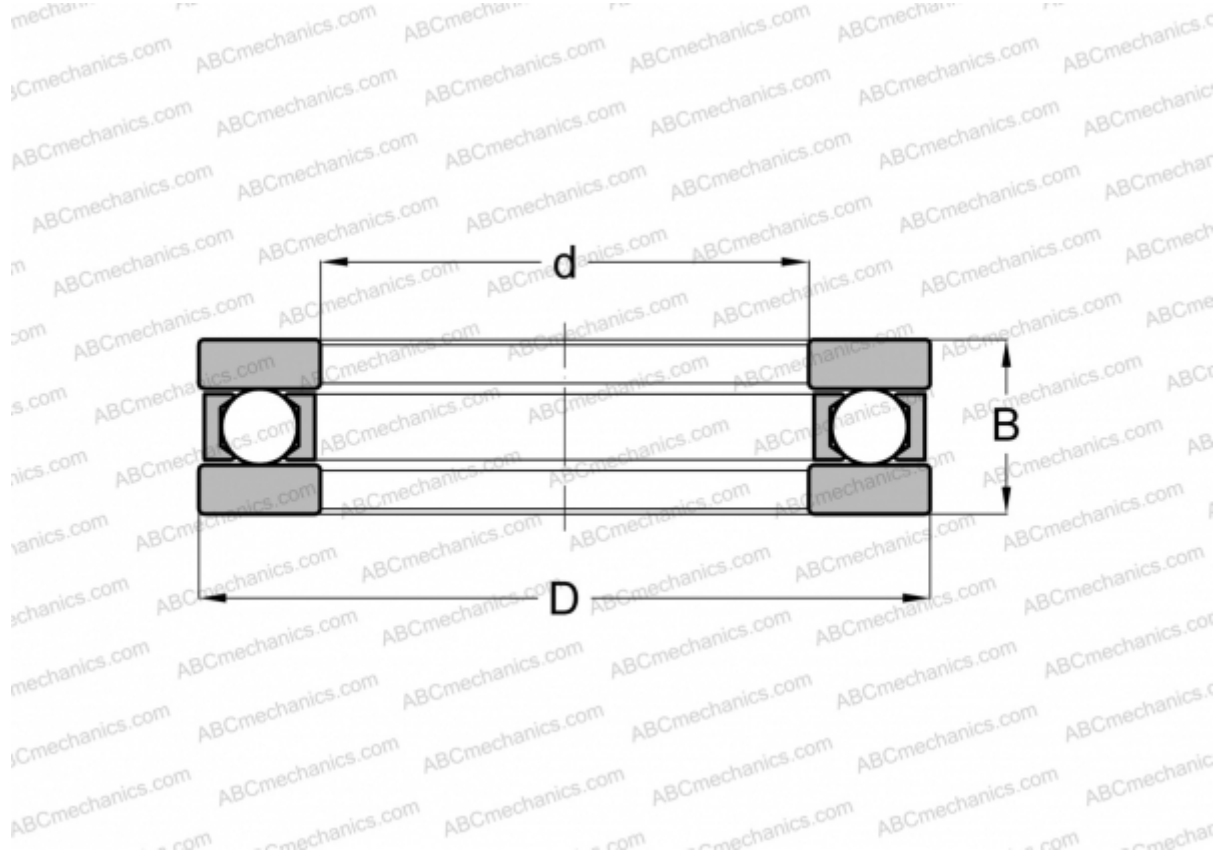

EW 2 INA

Thrust ball bearings

TYPE: Ball bearings, Thrust ball bearing, Single direction, Separable, flat raceway, inch size

Technical specification

DIMENSIONS, MM

d	50,800
D	73,025
B	15,875

WEIGHT, KG 0,191