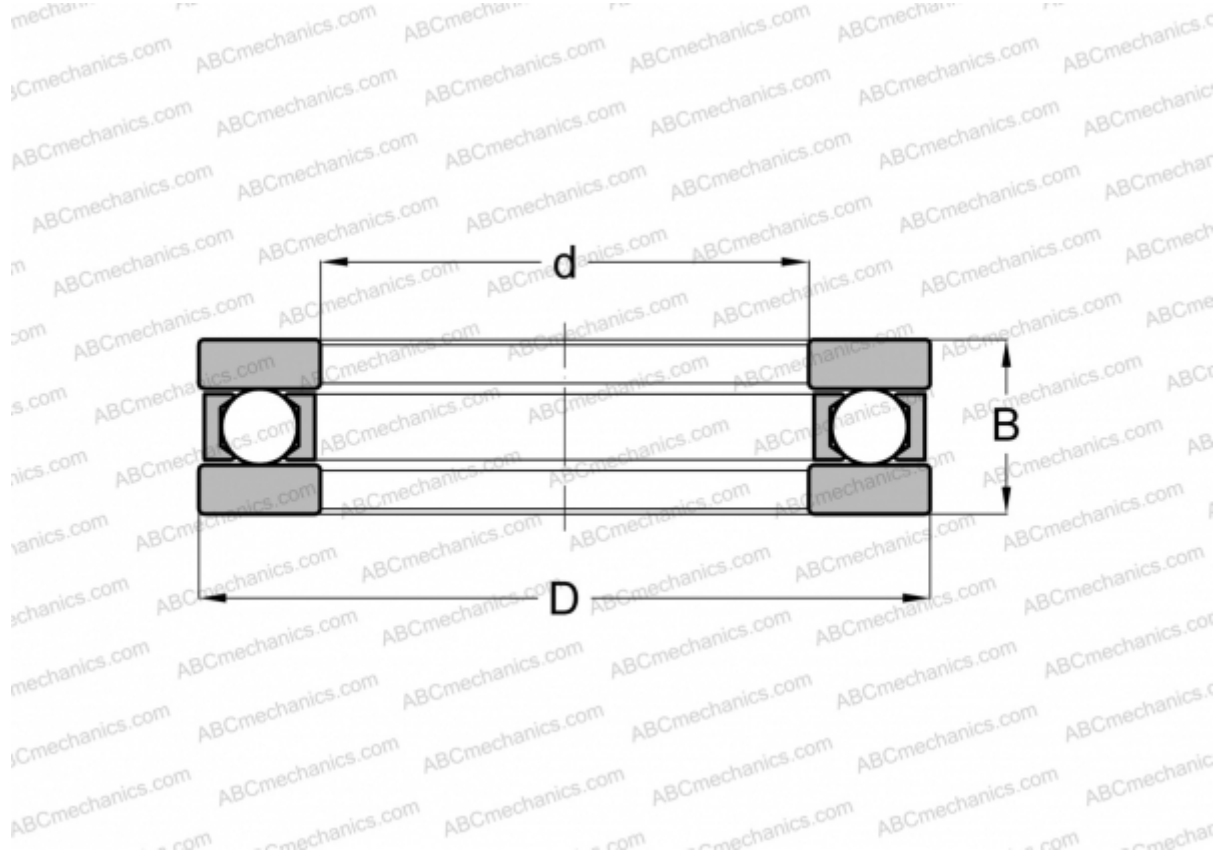

## FT-01 INA

Thrust ball bearings

TYPE: Ball bearings, Thrust ball bearing, Single direction, Separable, flat raceway, inch size

#### DIMENSIONS, MM

d	4,763
D	11,113
B	4,763

**WEIGHT, KG** 0,003

**MANUFACTURER** [INA](#)