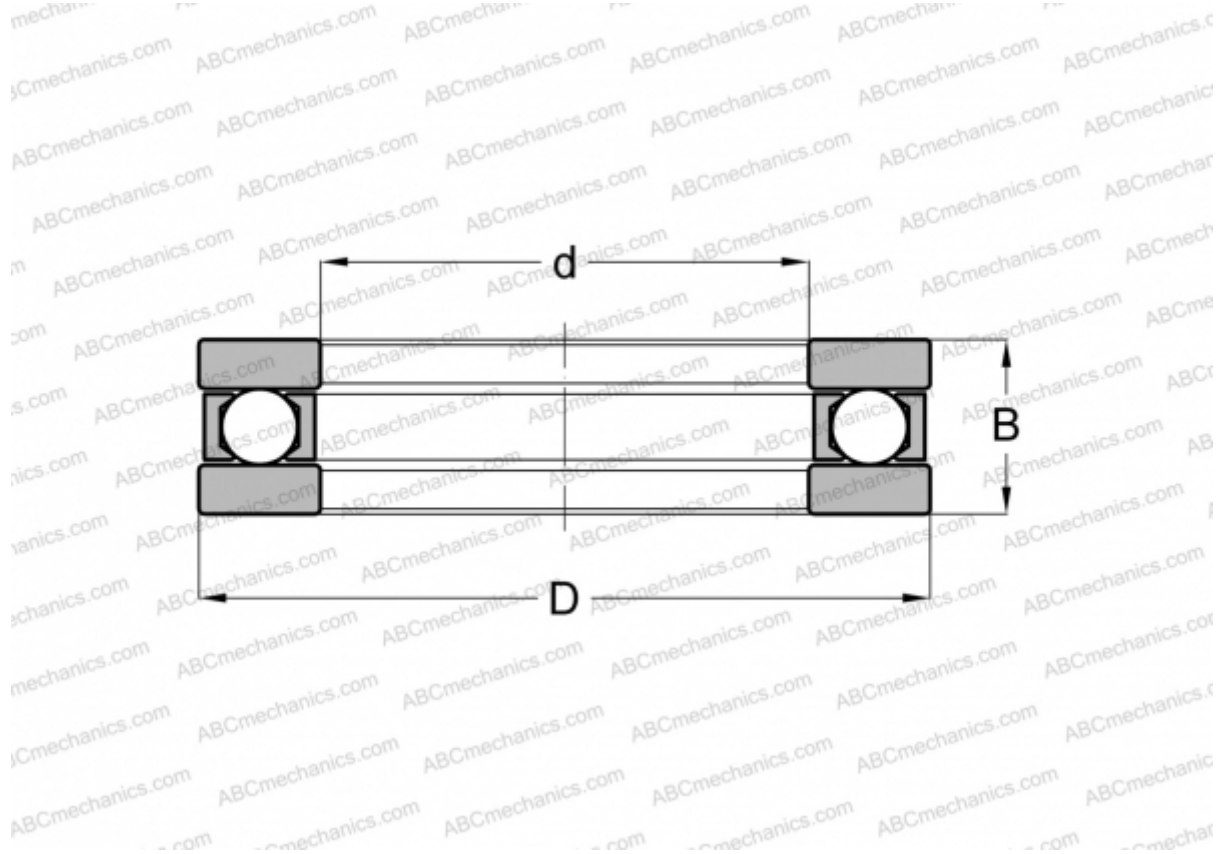

FT-02 INA

Thrust ball bearings

TYPE: Ball bearings, Thrust ball bearing, Single direction, Separable, flat raceway, inch size

Technical specification

DIMENSIONS, MM

d	4,763
D	13,493
B	4,763

WEIGHT, KG 0,005