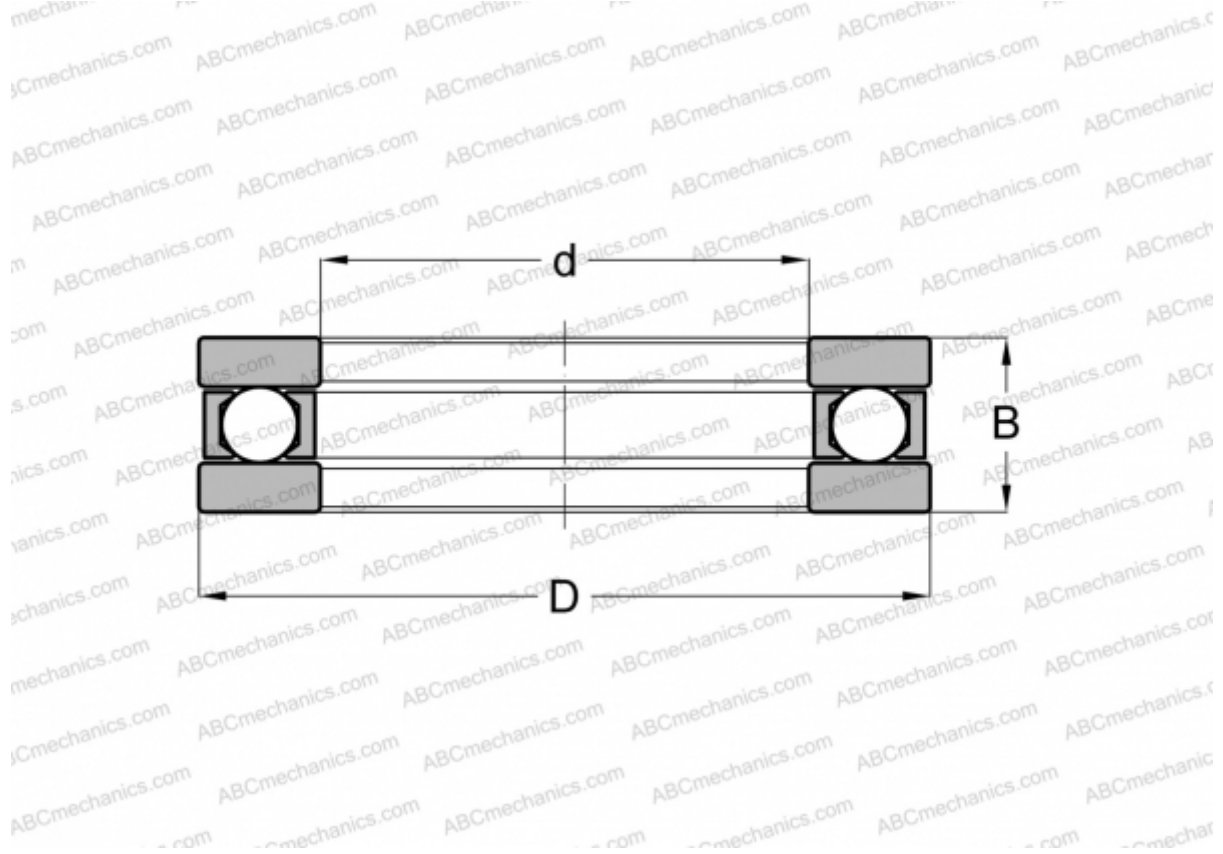

FT-06 INA

Thrust ball bearings

TYPE: Ball bearings, Thrust ball bearing, Single direction, Separable, flat raceway, inch size

Technical specification

DIMENSIONS, MM

d	6,350
D	20,638
B	9,525

WEIGHT, KG 0,020