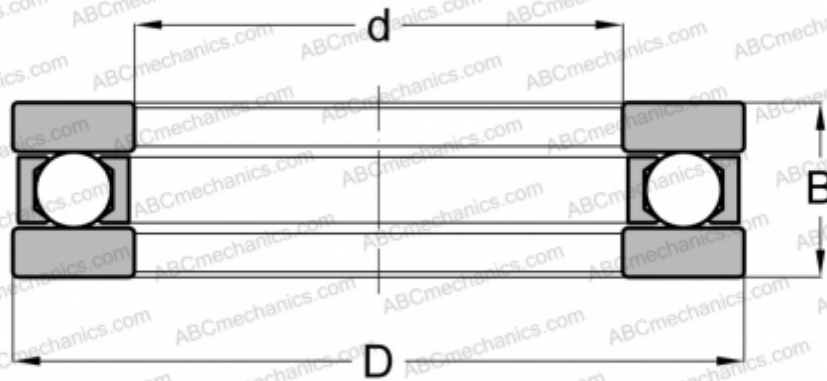

FT-07 INA

Thrust ball bearings

TYPE: Ball bearings, Thrust ball bearing, Single direction, Separable, flat raceway, inch size

Technical specification

DIMENSIONS, MM

d	6,350
D	21,430
B	9,525

WEIGHT, KG 0,023