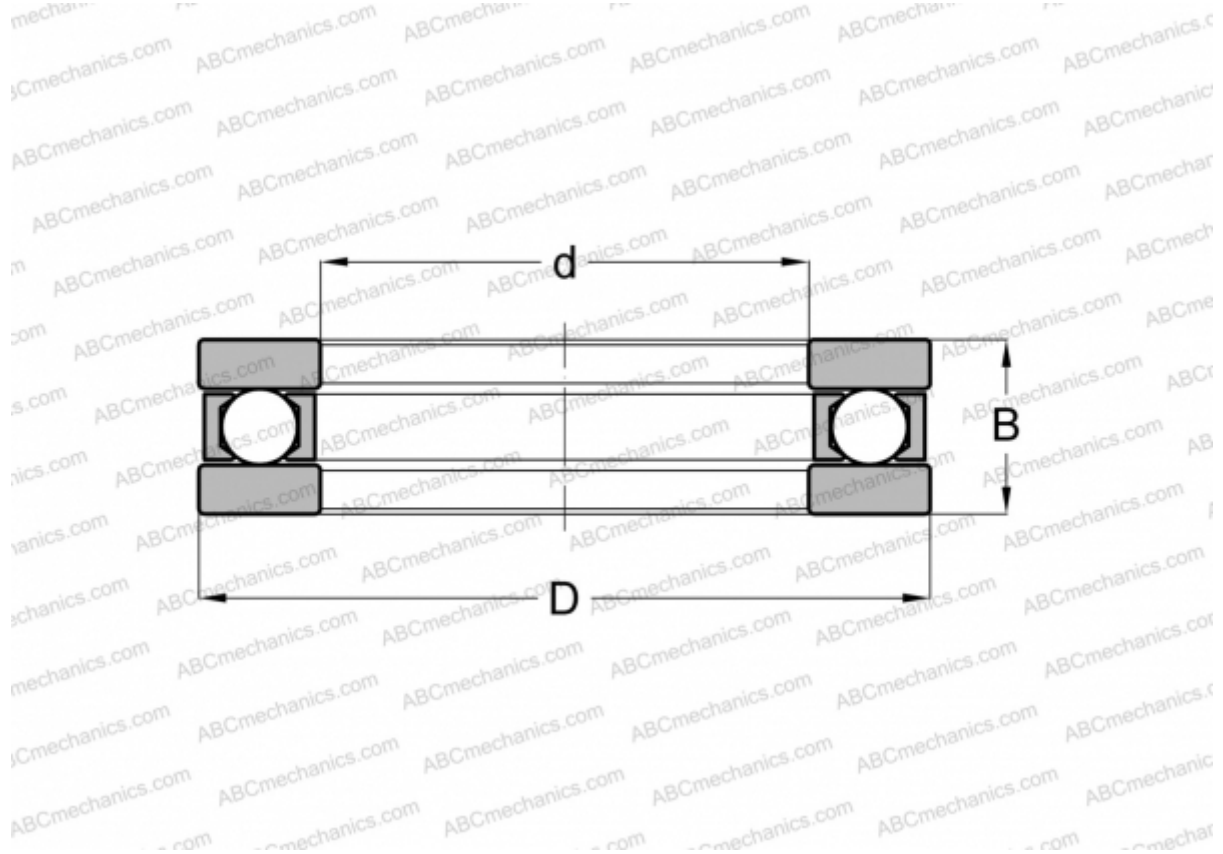

## FT-08 INA

Thrust ball bearings

TYPE: Ball bearings, Thrust ball bearing, Single direction, Separable, flat raceway, inch size

#### DIMENSIONS, MM

d	7,938
D	15,875
B	6,350

**WEIGHT, KG** 0,007

**MANUFACTURER** [INA](#)