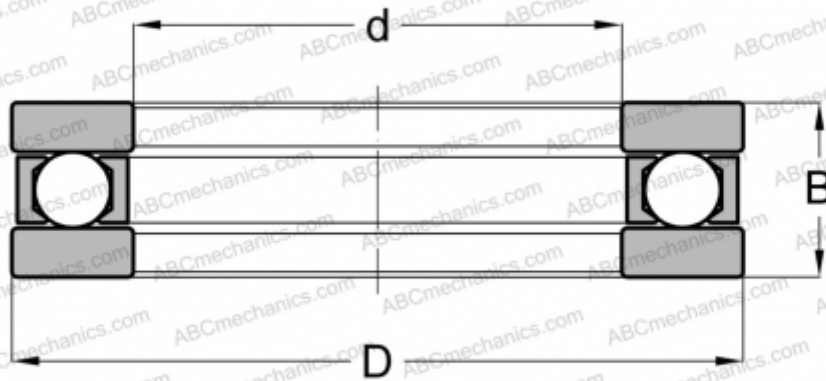

## FT-09 ANDREWS

Thrust ball bearings

TYPE: Ball bearings, Thrust ball bearing, Single direction, Separable, flat raceway, inch size

### Technical specification

#### DIMENSIONS, MM

d	7,938
D	21,430
B	9,525

**WEIGHT, KG** 0,020

**MANUFACTURER** [ANDREWS](#)