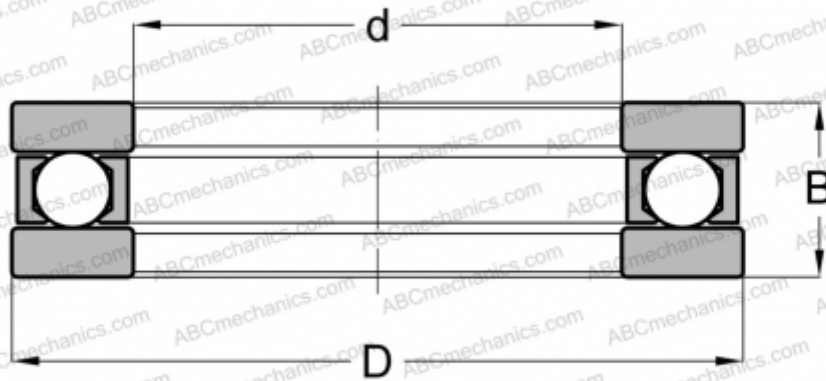

## FT-012 INA

Thrust ball bearings

TYPE: Ball bearings, Thrust ball bearing, Single direction, Separable, flat raceway, inch size

### Technical specification

#### DIMENSIONS, MM

d	9,525
D	27,780
B	12,700

**WEIGHT, KG** 0,045

**MANUFACTURER** [INA](#)