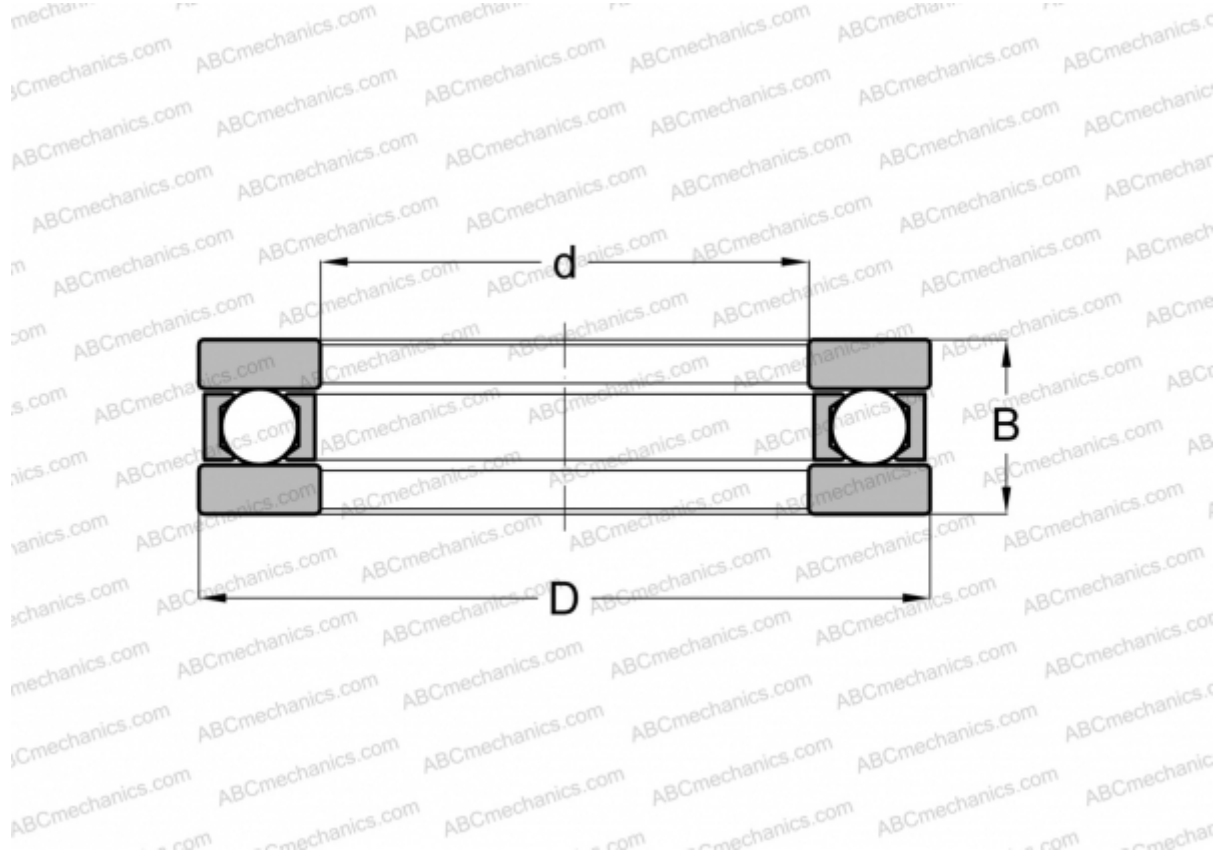

## FT-14 INA

Thrust ball bearings

TYPE: Ball bearings, Thrust ball bearing, Single direction, Separable, flat raceway, inch size

#### DIMENSIONS, MM

d	33,338
D	59,530
B	15,875

**WEIGHT, KG** 0,215

**MANUFACTURER** [INA](#)