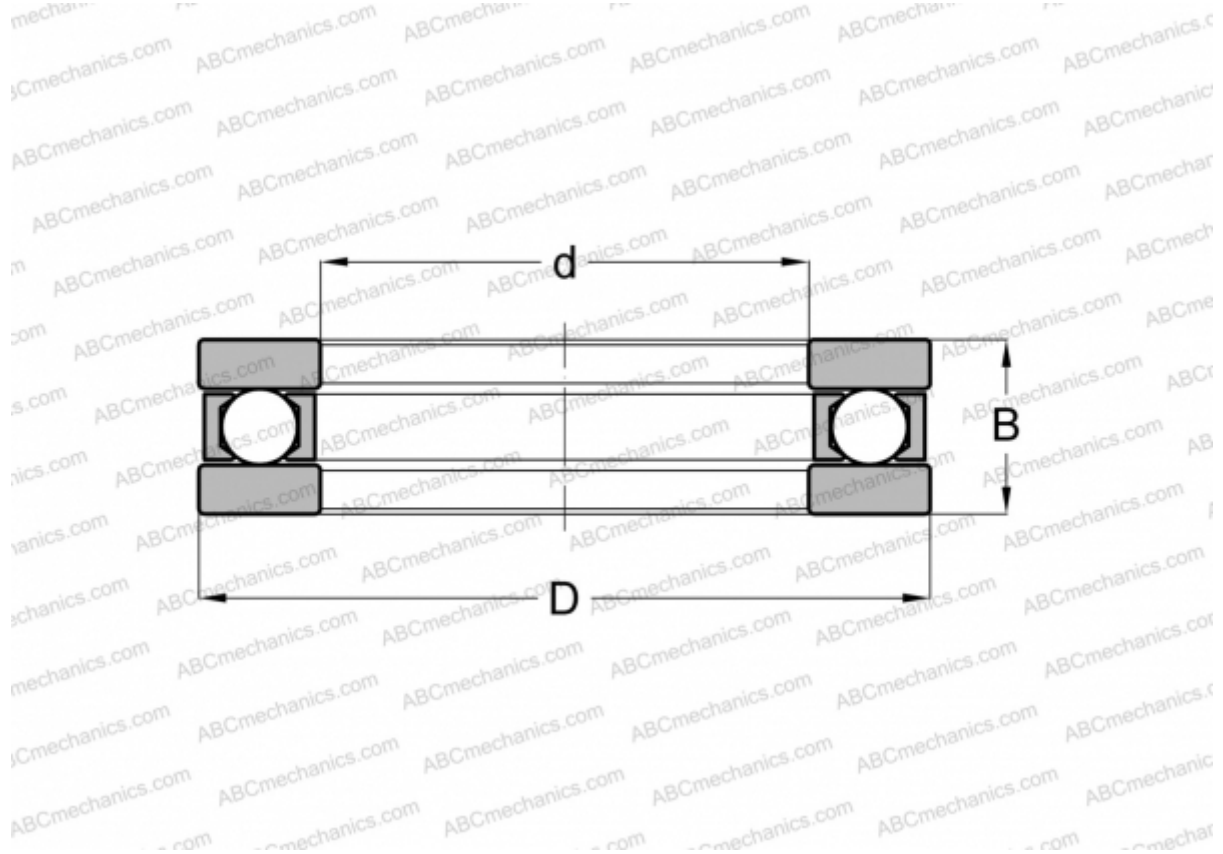

FT-15 INA

Thrust ball bearings

TYPE: Ball bearings, Thrust ball bearing, Single direction, Separable, flat raceway, inch size

Technical specification

DIMENSIONS, MM

d	34,925
D	62,705
B	15,875

WEIGHT, KG 0,234