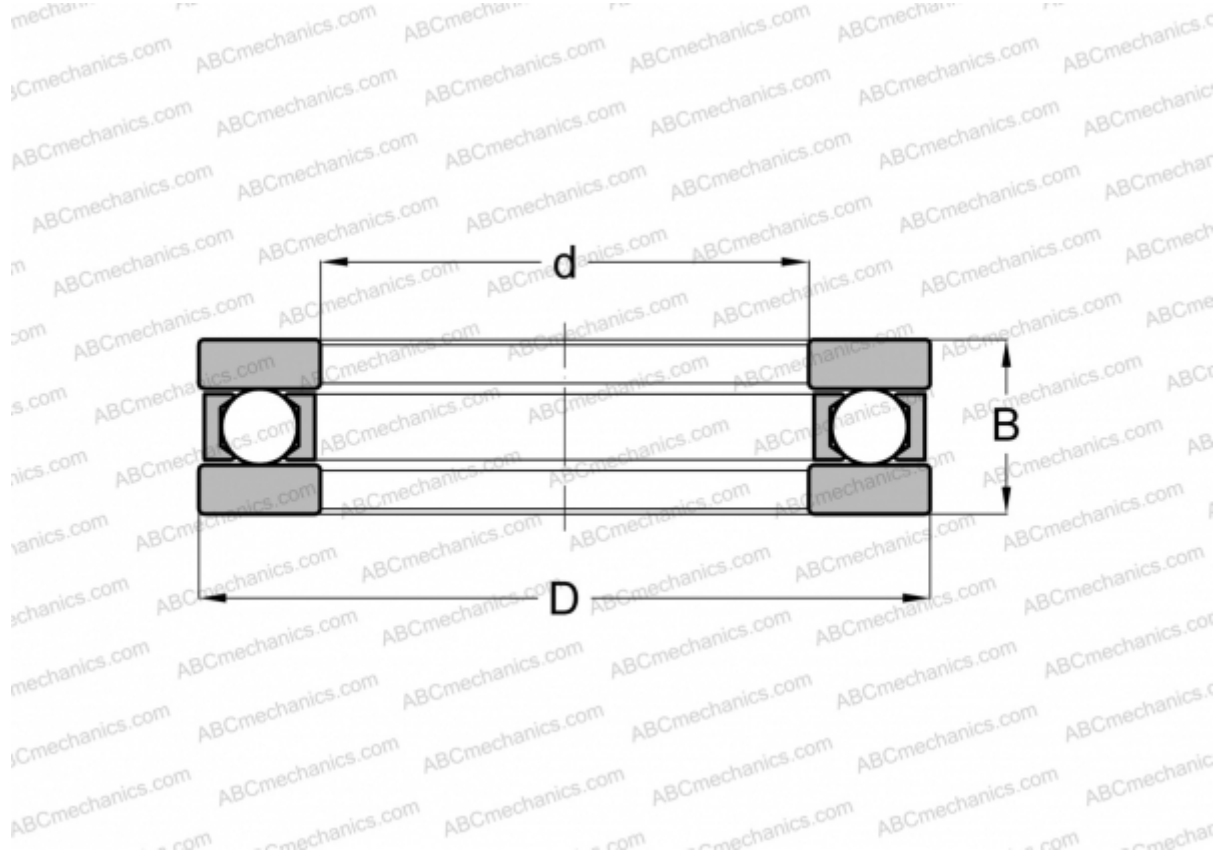

## B-17 AETNA

Thrust ball bearings

TYPE: Ball bearings, Thrust ball bearing, Single direction, Separable, flat raceway, inch size

#### DIMENSIONS, MM

|   |        |
|---|--------|
| d | 38,100 |
| D | 65,880 |
| B | 15,875 |

**WEIGHT, KG** 0,248

**MANUFACTURER** [AETNA](#)