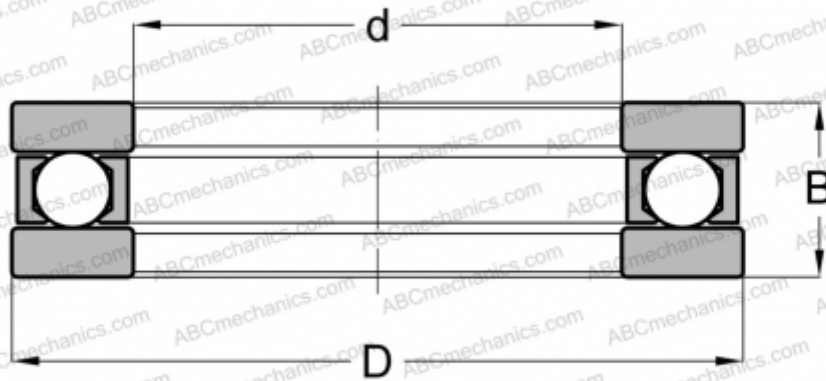

FT-23 INA

Thrust ball bearings

TYPE: Ball bearings, Thrust ball bearing, Single direction, Separable, flat raceway, inch size

Technical specification

DIMENSIONS, MM

d	47,625
D	81,755
B	20,638

WEIGHT, KG 0,485