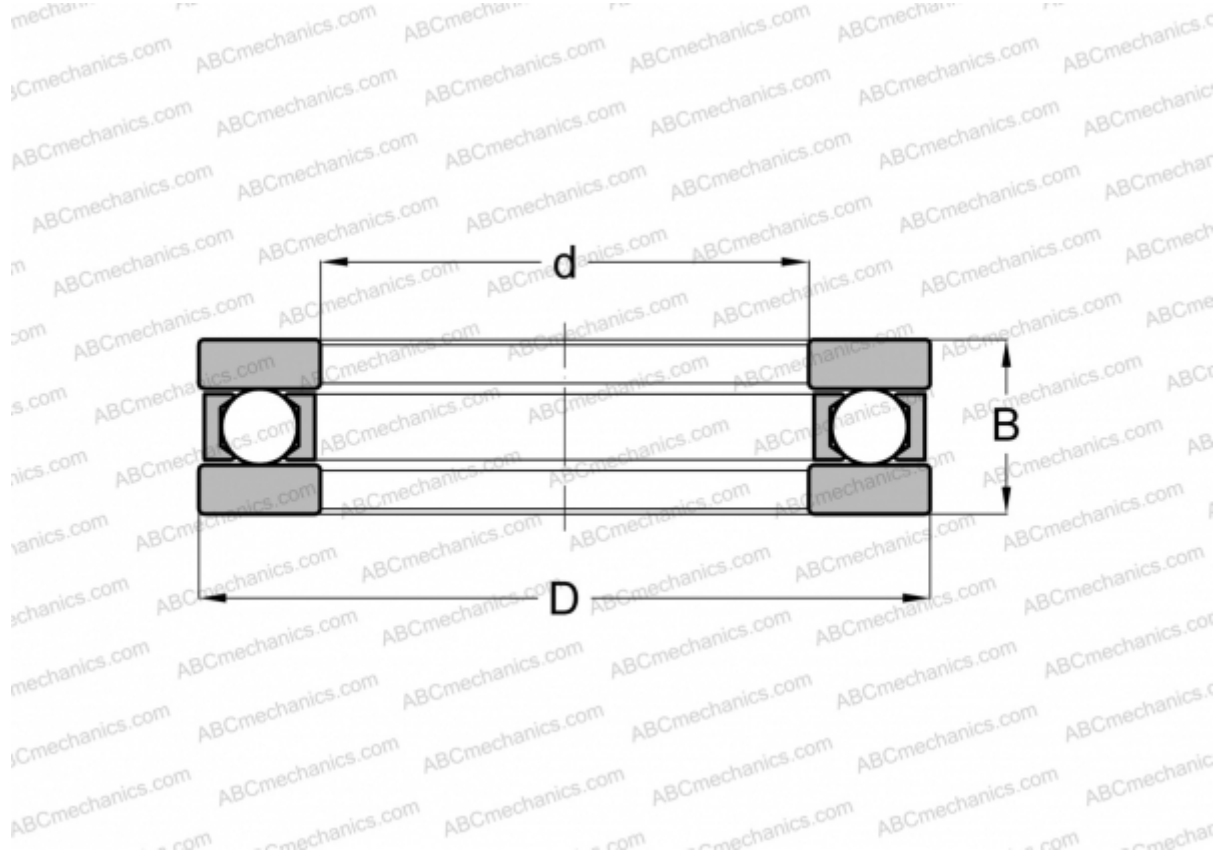

FT-25 INA

Thrust ball bearings

TYPE: Ball bearings, Thrust ball bearing, Single direction, Separable, flat raceway, inch size

Technical specification

DIMENSIONS, MM

d	50,800
D	84,930
B	20,638

WEIGHT, KG 0,532