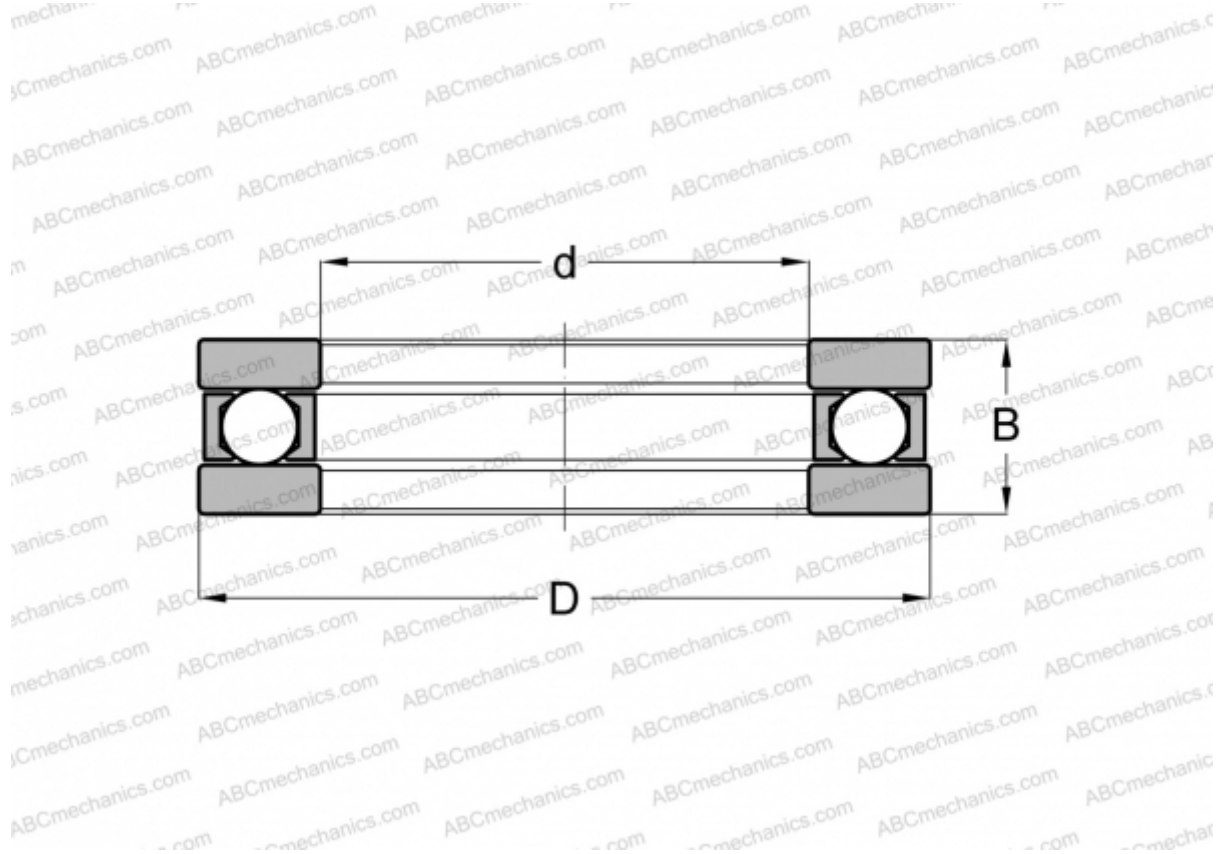

FT-27 INA

Thrust ball bearings

TYPE: Ball bearings, Thrust ball bearing, Single direction, Separable, flat raceway, inch size

Technical specification

DIMENSIONS, MM

| | |
|---|--------|
| d | 53,975 |
| D | 91,280 |
| B | 20,638 |

WEIGHT, KG 0,558

MANUFACTURER [INA](#)

INTERCHANGE

| | |
|---------|-----------------------|
| AETNA | B-27 |
| ANDREWS | FT-27 |