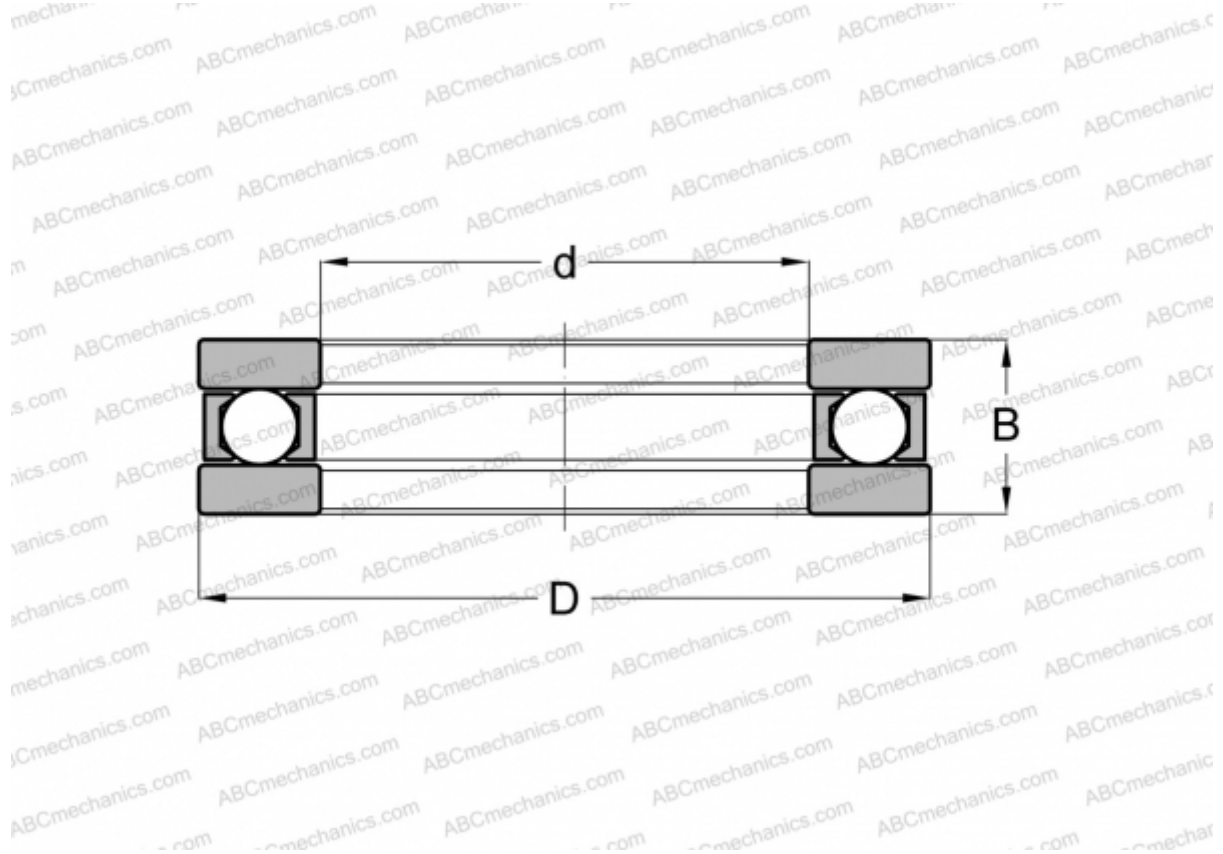

## B-27 AETNA

Thrust ball bearings

TYPE: Ball bearings, Thrust ball bearing, Single direction, Separable, flat raceway, inch size

#### DIMENSIONS, MM

d	53,975
D	91,280
B	20,638

**WEIGHT, KG** 0,558

**MANUFACTURER** [AETNA](#)