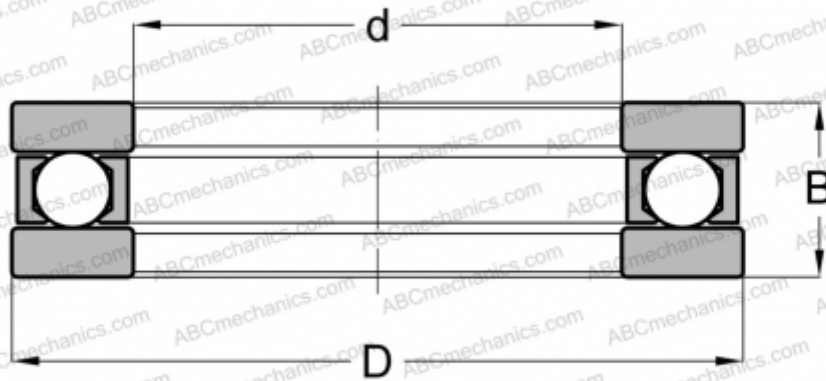

## FT-28 INA

Thrust ball bearings

TYPE: Ball bearings, Thrust ball bearing, Single direction, Separable, flat raceway, inch size

### Technical specification

#### DIMENSIONS, MM

d	55,563
D	91,280
B	20,638

**WEIGHT, KG** 0,544

**MANUFACTURER** [INA](#)