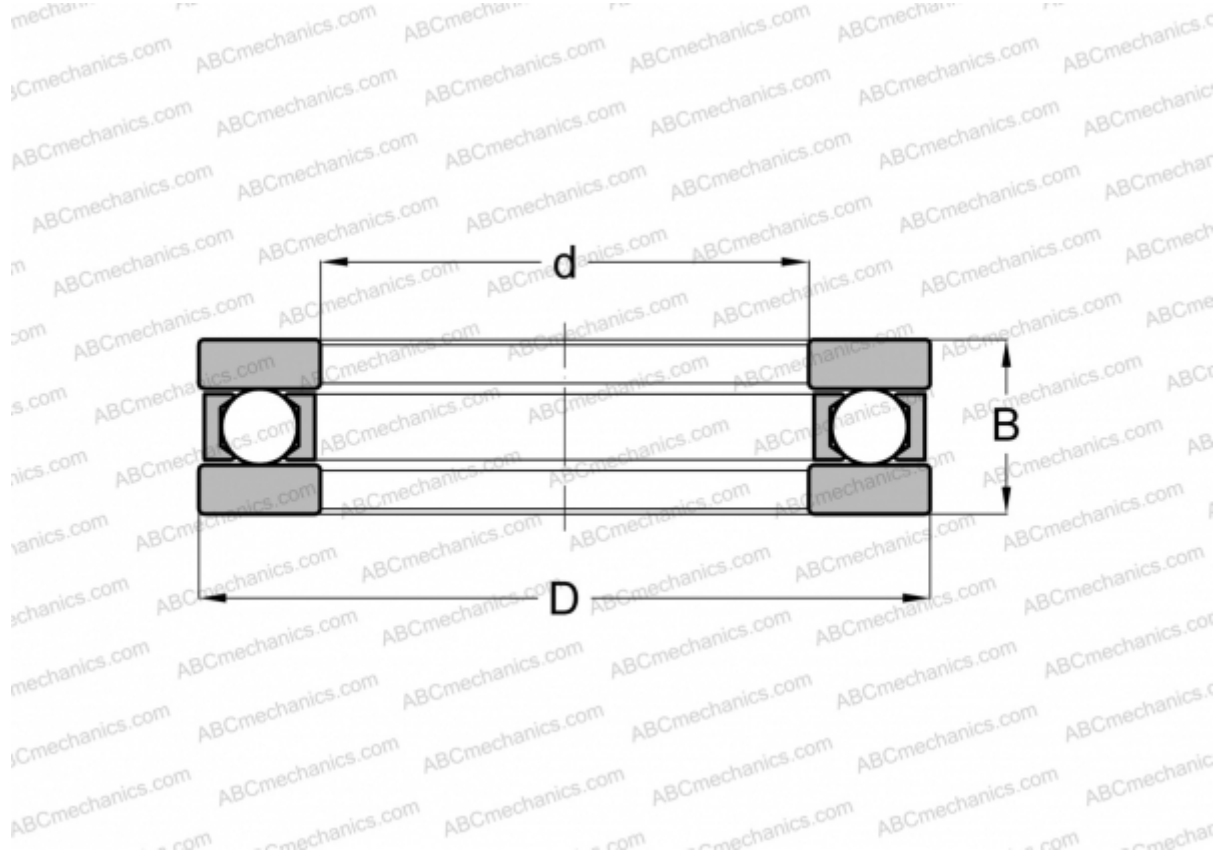

## B-29 AETNA

Thrust ball bearings

TYPE: Ball bearings, Thrust ball bearing, Single direction, Separable, flat raceway, inch size

#### DIMENSIONS, MM

d	57,150
D	94,455
B	20,638

**WEIGHT, KG** 0,311

**MANUFACTURER** [AETNA](#)