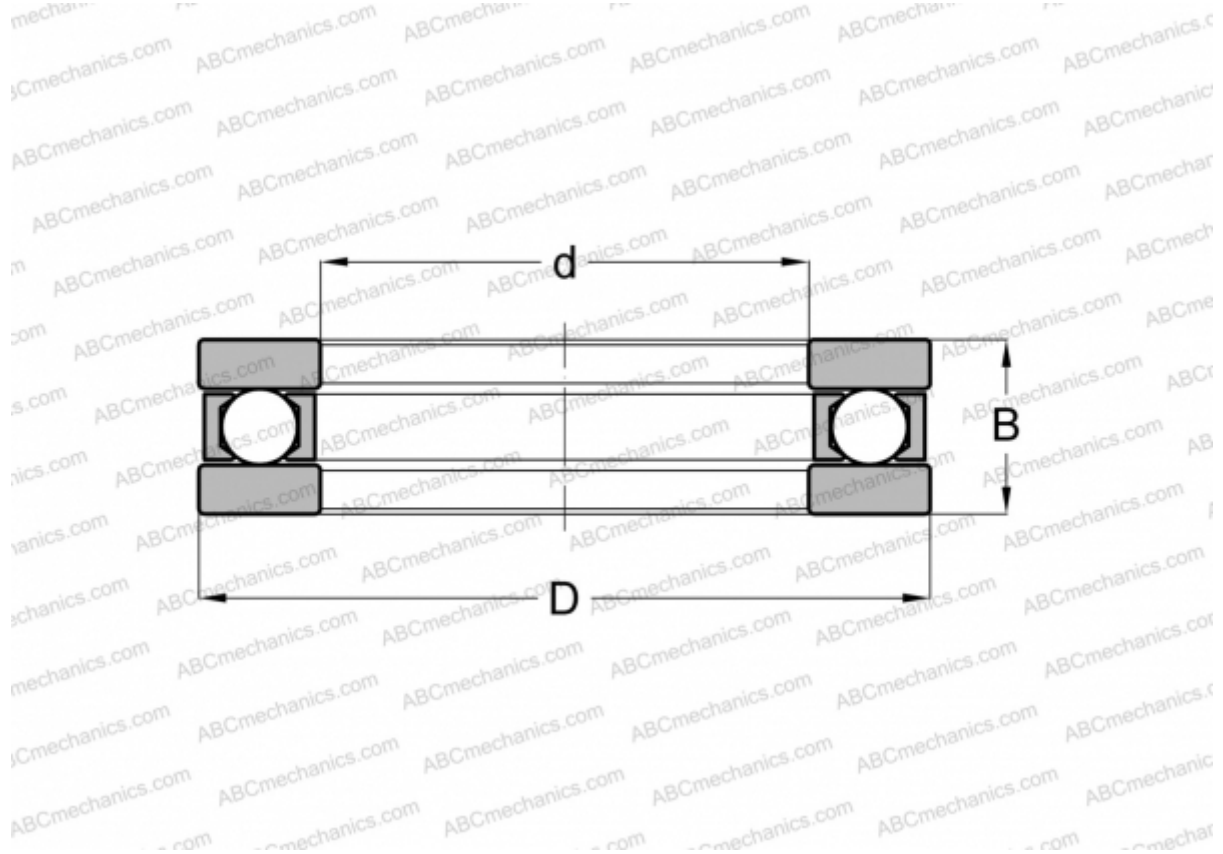

B-33 AETNA

Thrust ball bearings

TYPE: Ball bearings, Thrust ball bearing, Single direction, Separable, flat raceway, inch size

Technical specification

DIMENSIONS, MM

d	63,500
D	100,805
B	20,638

WEIGHT, KG 0,644