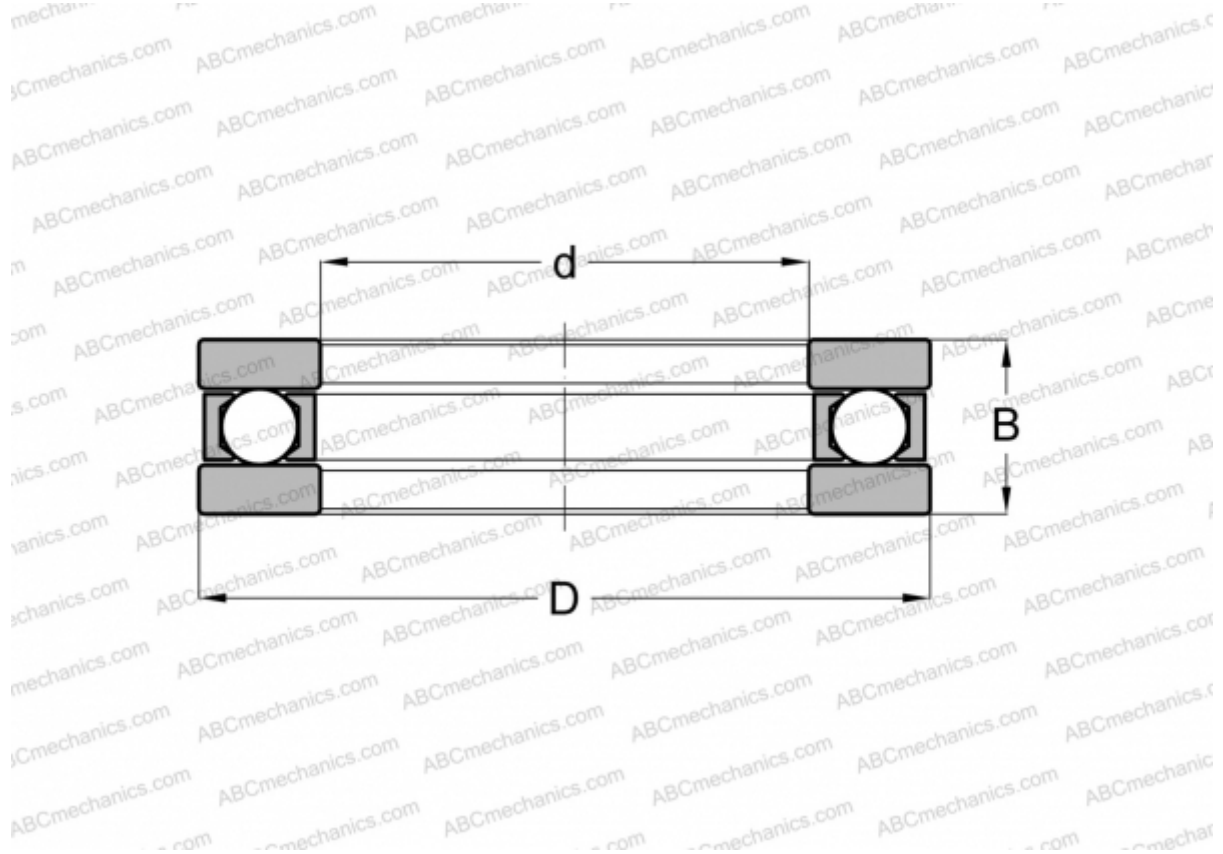

FT-36 INA

Thrust ball bearings

TYPE: Ball bearings, Thrust ball bearing, Single direction, Separable, flat raceway, inch size

Technical specification

DIMENSIONS, MM

d	68,263
D	110,330
B	25,400

WEIGHT, KG 1,057