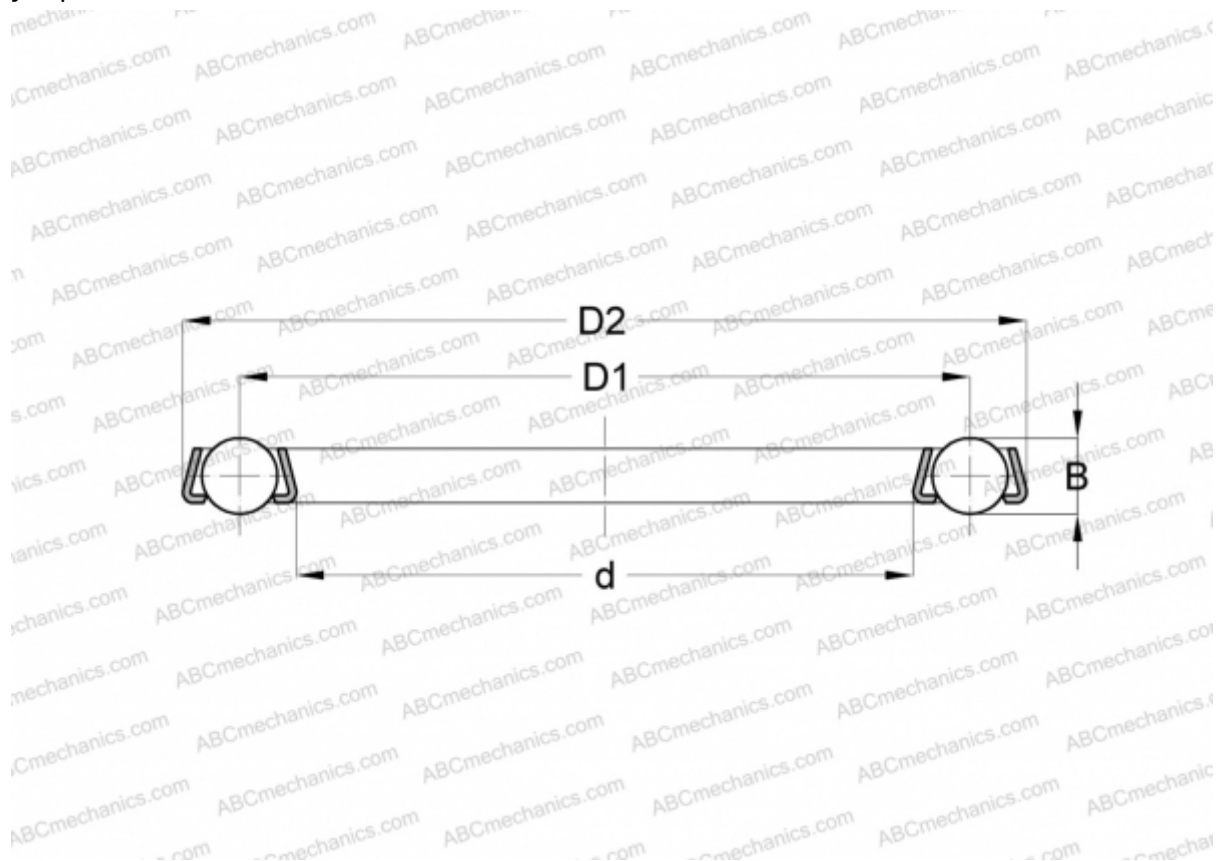

F-390671 INA

Thrust ball bearings

TYPE: Ball bearings, Thrust ball bearing, Single direction, Single direction, thrust ball and cage assembly, special series (INA)

Technical specification

DIMENSIONS, MM

d	9,650
D	17,150
D1	13,440
B	2,381