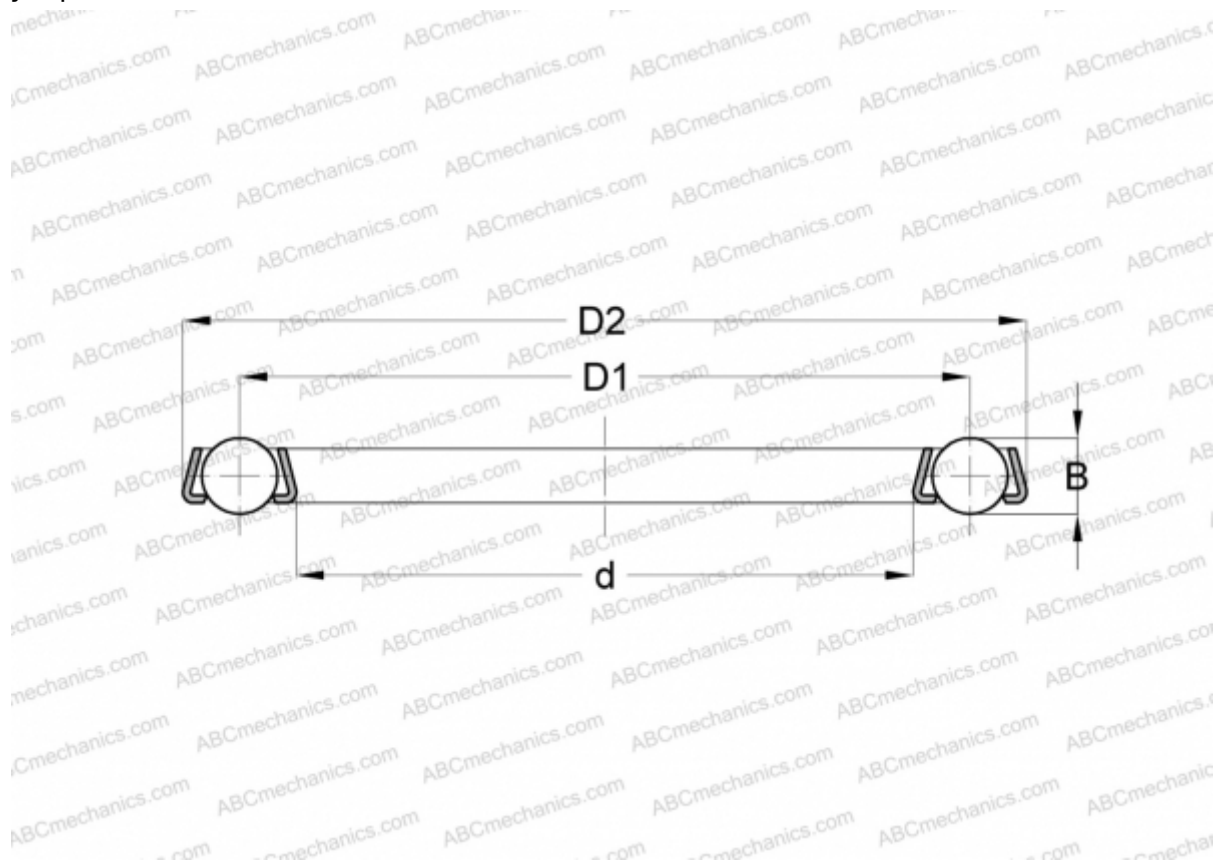

06J06 INA

Thrust ball bearings

TYPE: Ball bearings, Thrust ball bearing, Single direction, Single direction, thrust ball and cage assembly, special series (INA)

Technical specification

DIMENSIONS, MM

d	16,940
D	32,510
D1	24,714
B	6,350

WEIGHT, KG 0,014

MANUFACTURER [INA](#)