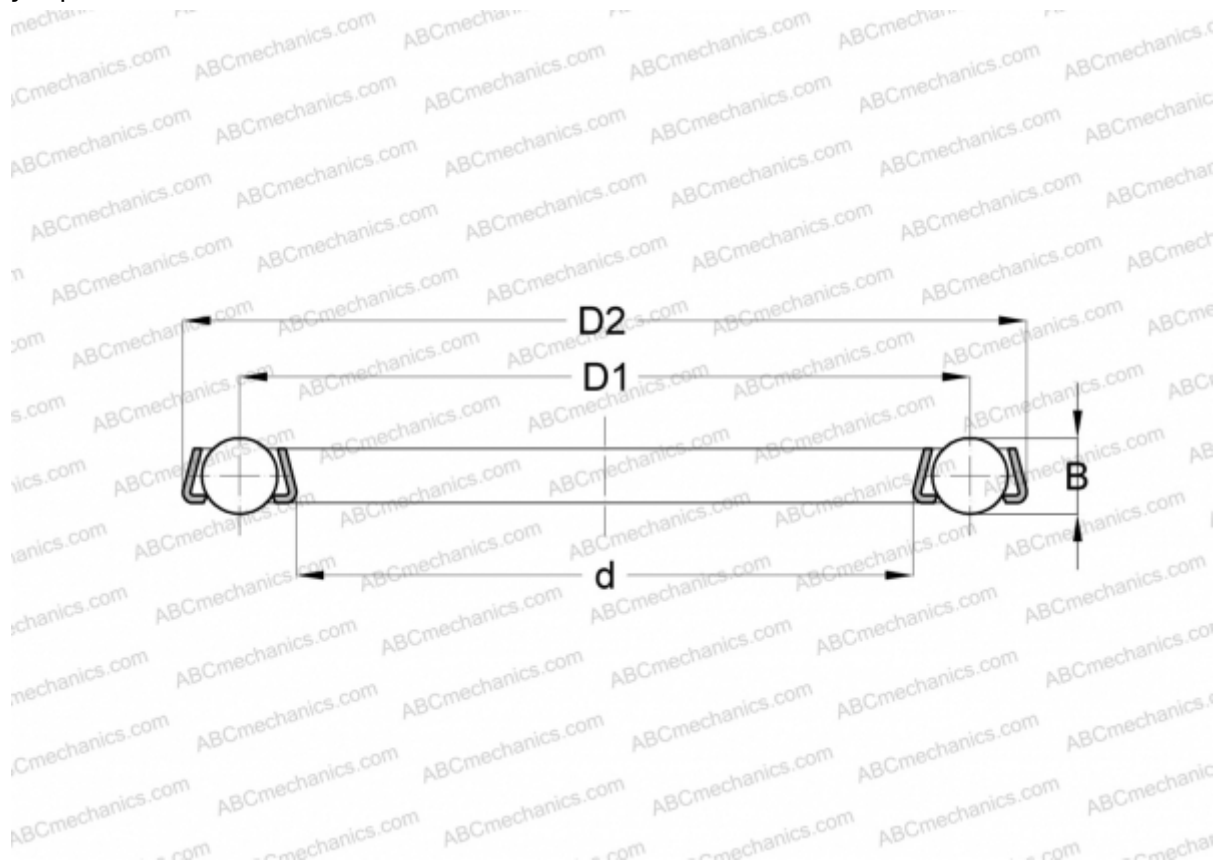

## FC67244 INA

Thrust ball bearings

TYPE: Ball bearings, Thrust ball bearing, Single direction, Single direction, thrust ball and cage assembly, special series (INA)

### Technical specification

#### DIMENSIONS, MM

d	28,651
D	37,389
D1	33,200
B	2,381

**WEIGHT, KG** 0,003

**MANUFACTURER** [INA](#)